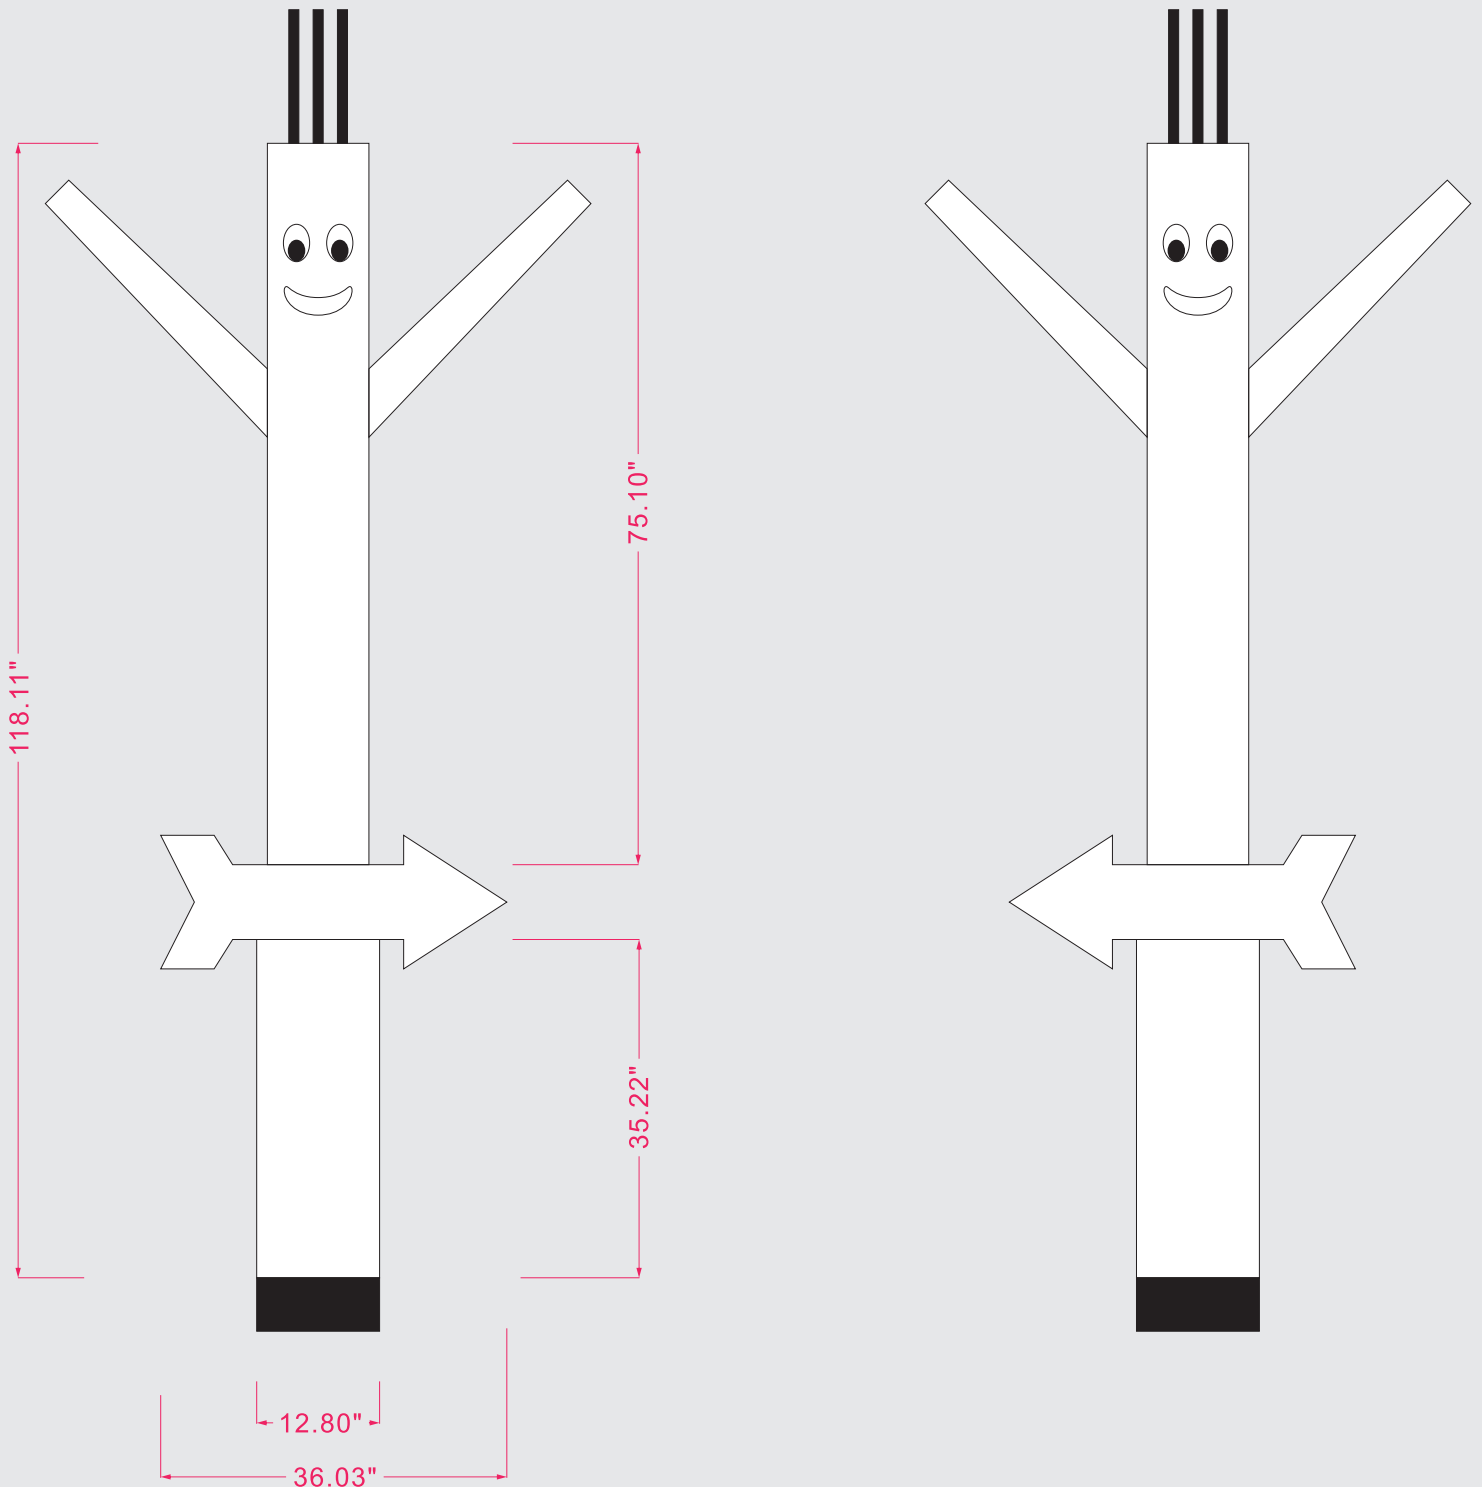

LookOurWay

10FT **CUSTOM** **AIR DANCER**® **INFLATABLE TUBE MEN** **WITH ARROW**

IMPORTANT

Please send artwork in CMYK color mode & note any PMS colors being used.
Please RASTERIZE artwork at a minimum of 150DPI to endure high quality print