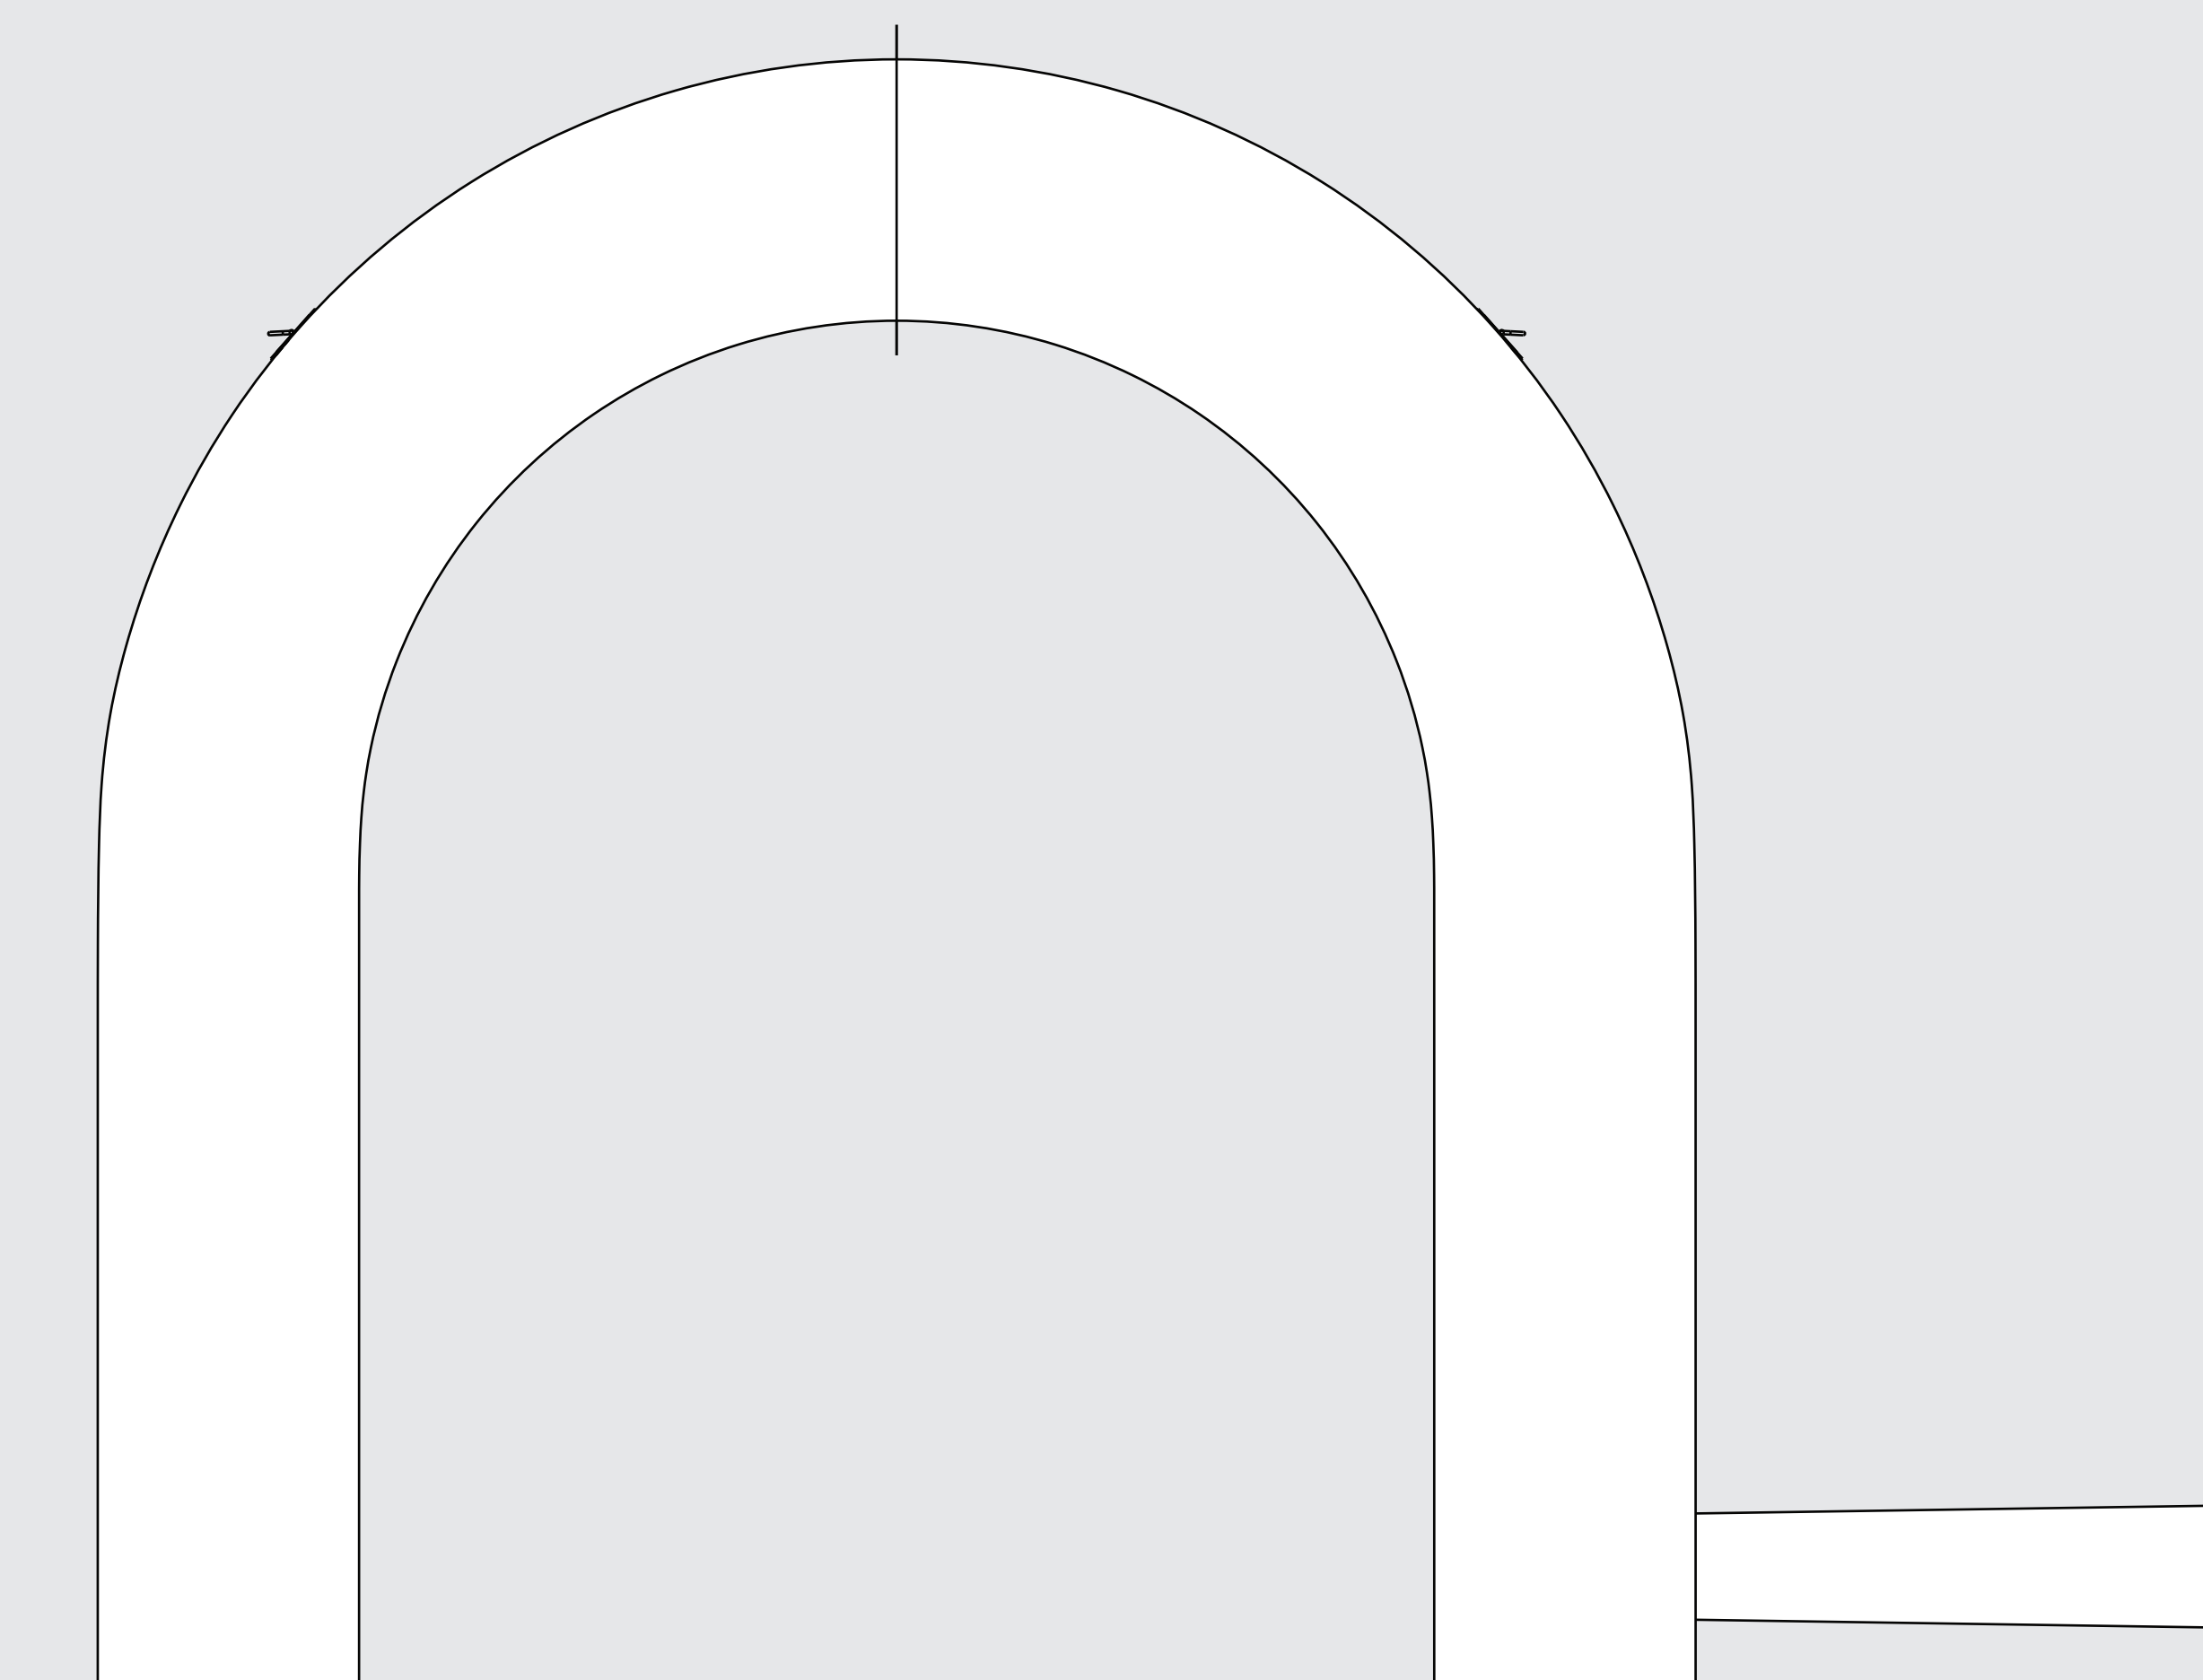

## 10FT INFLATABLE TUNNEL

### IMPORTANT

Please send artwork in CMYK color mode & note any PMS colors being used. This Template is designed at 10% scale of the final product. Please RASTERIZE artwork at a minimum of 300DPI to endure high quality print