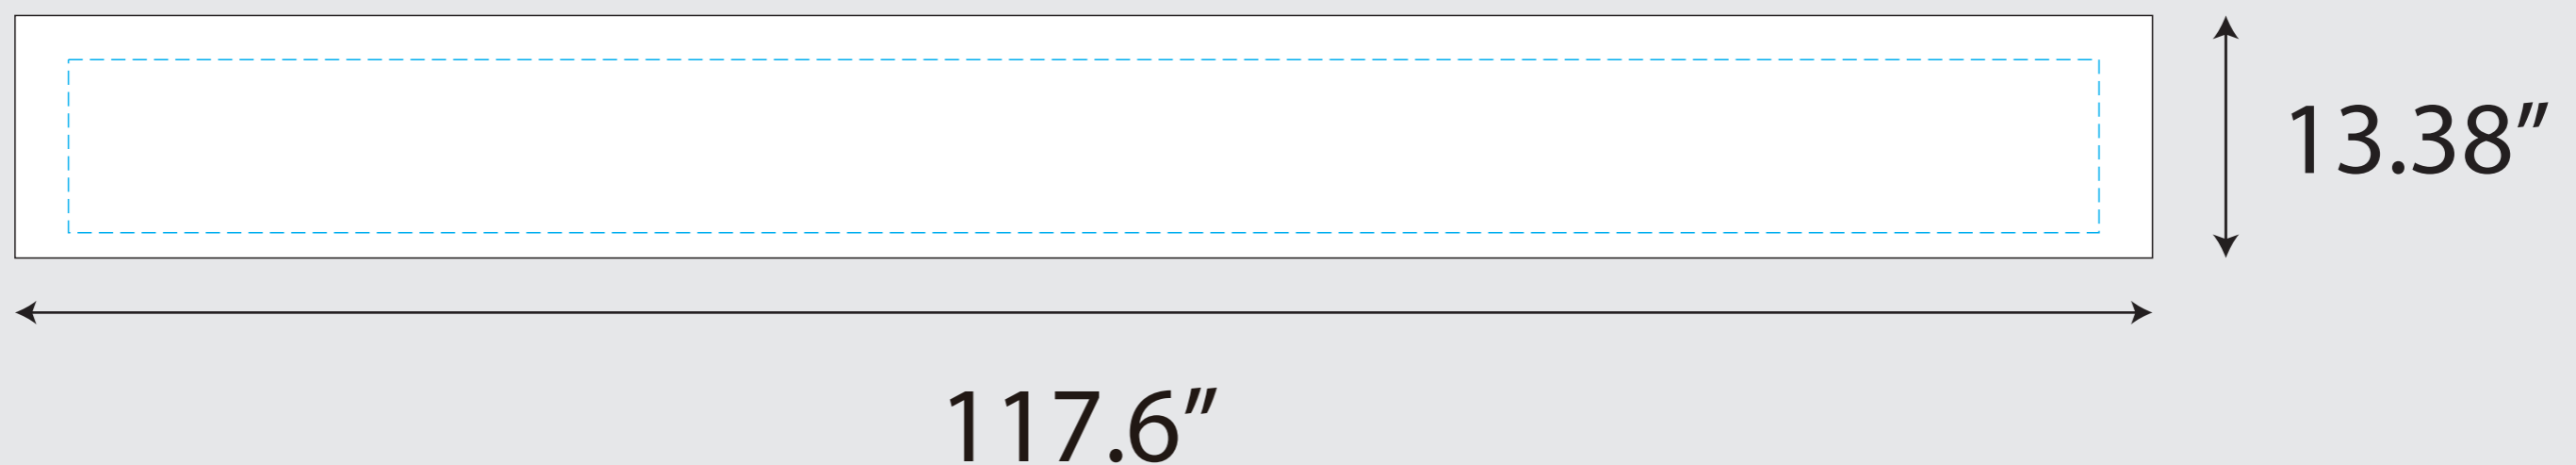

## 10FT VALANCE BANNER

--- **SAFE ZONE:** All critical elements (text, images, logos etc.) must be kept inside the blue line.

— **BLEED LINE:** Make sure to extend the background images or colors all the way to the edge of the black outline

### IMPORTANT

Please send artwork in CMYK color mode & note any PMS colors being used. This Template is designed at 10% scale of the final product. Please RASTERIZE artwork at a minimum of 300DPI to endure high quality print