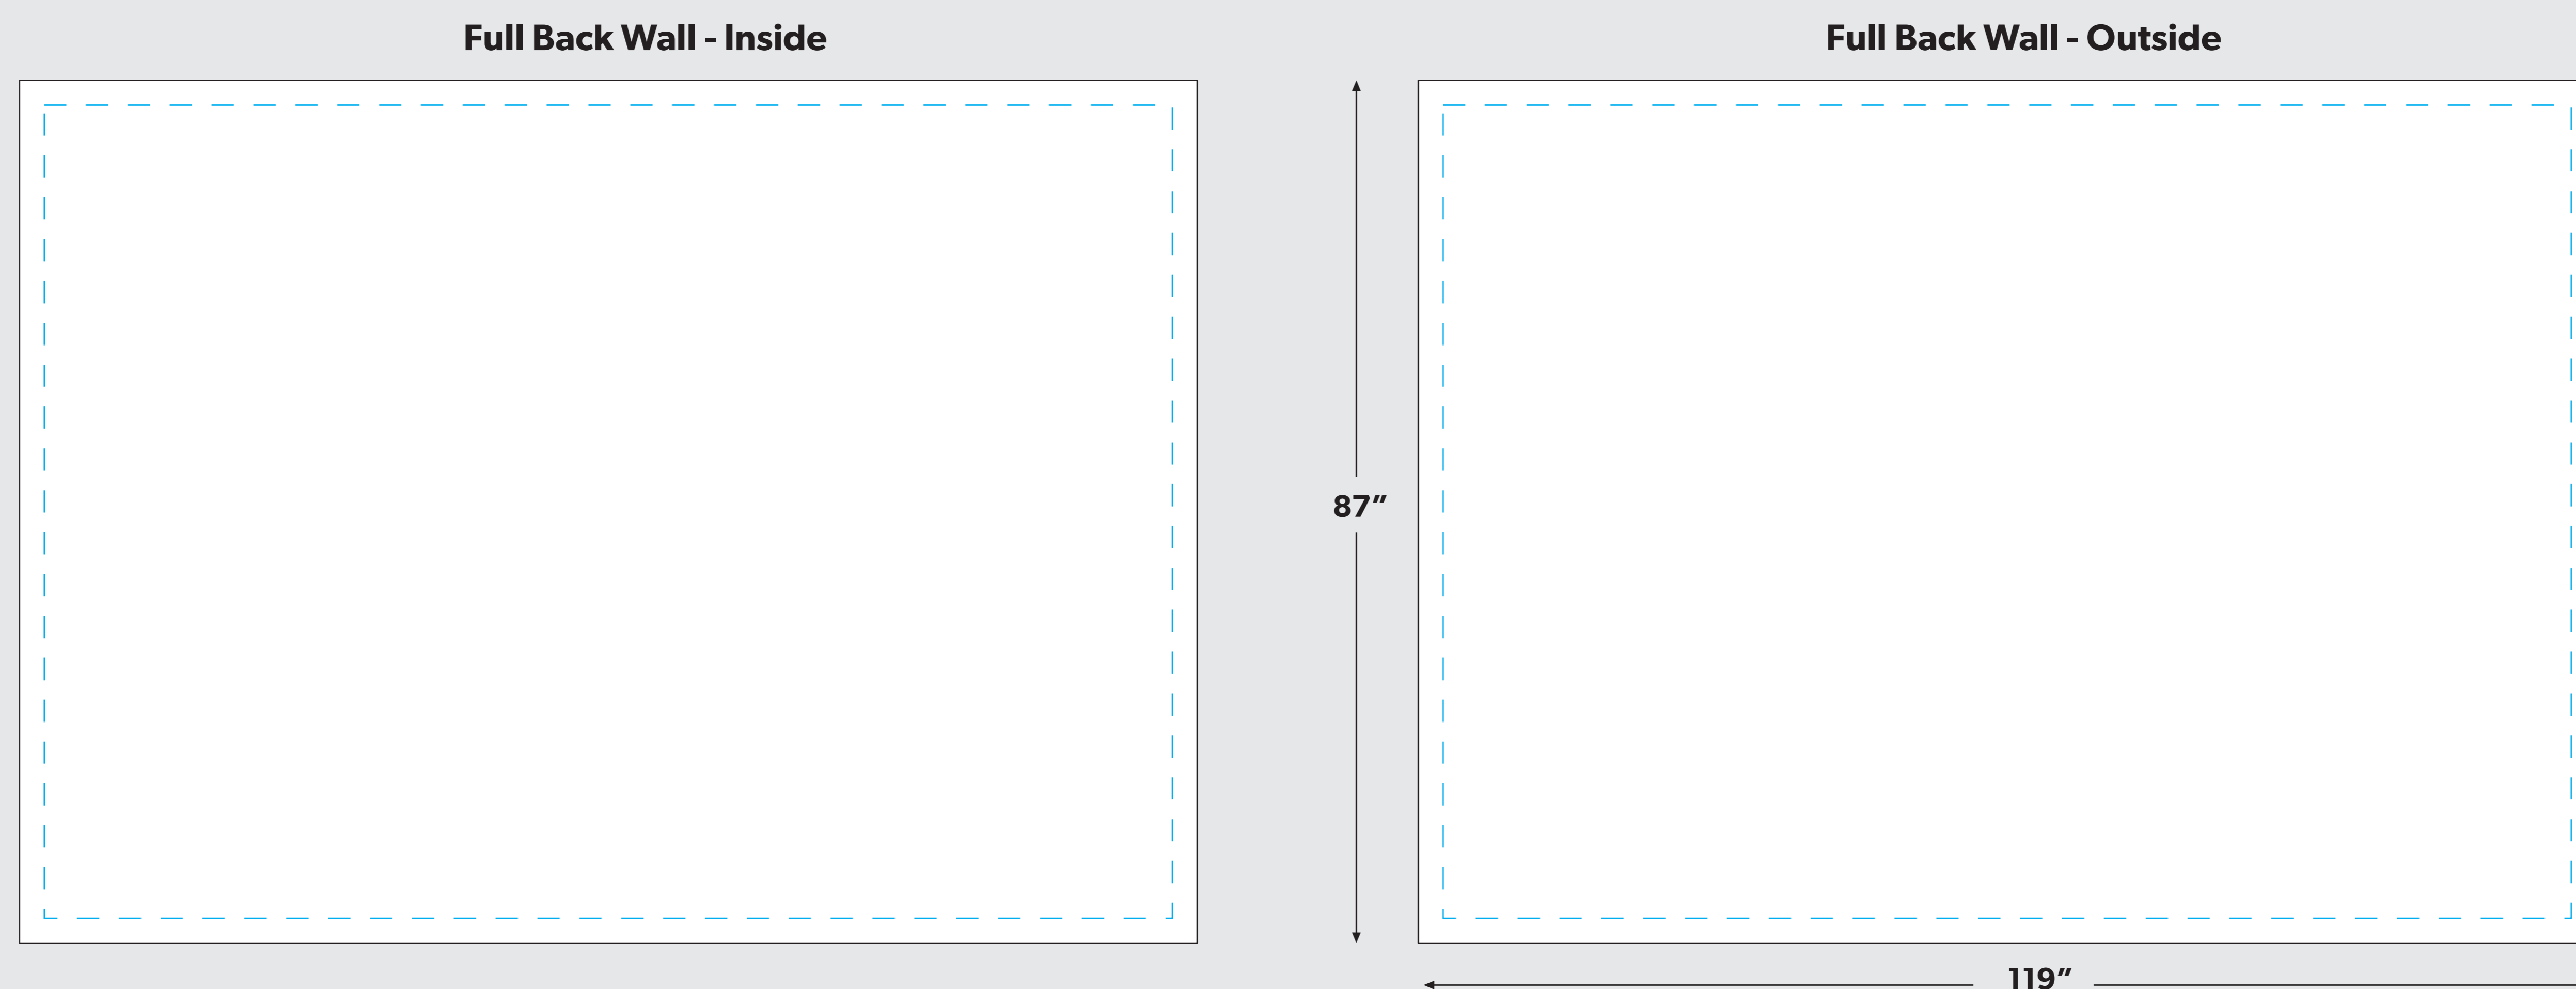

LookOurWay

10'X10' CANOPY TENT FULLWALL

--- **SAFE ZONE:** All critical elements (text, images, logos etc.) must be kept inside the blue line.

Anything outside the blue line may be cut off during trimming

— **BLEED LINE:** Make sure to extend the background images or colors all the way to the edge of the black outline

IMPORTANT

Please send artwork in CMYK color mode & note any PMS colors being used. This Template is designed at 10% scale of the final product. Please RASTERIZE artwork at a minimum of 300DPI to endure high quality print