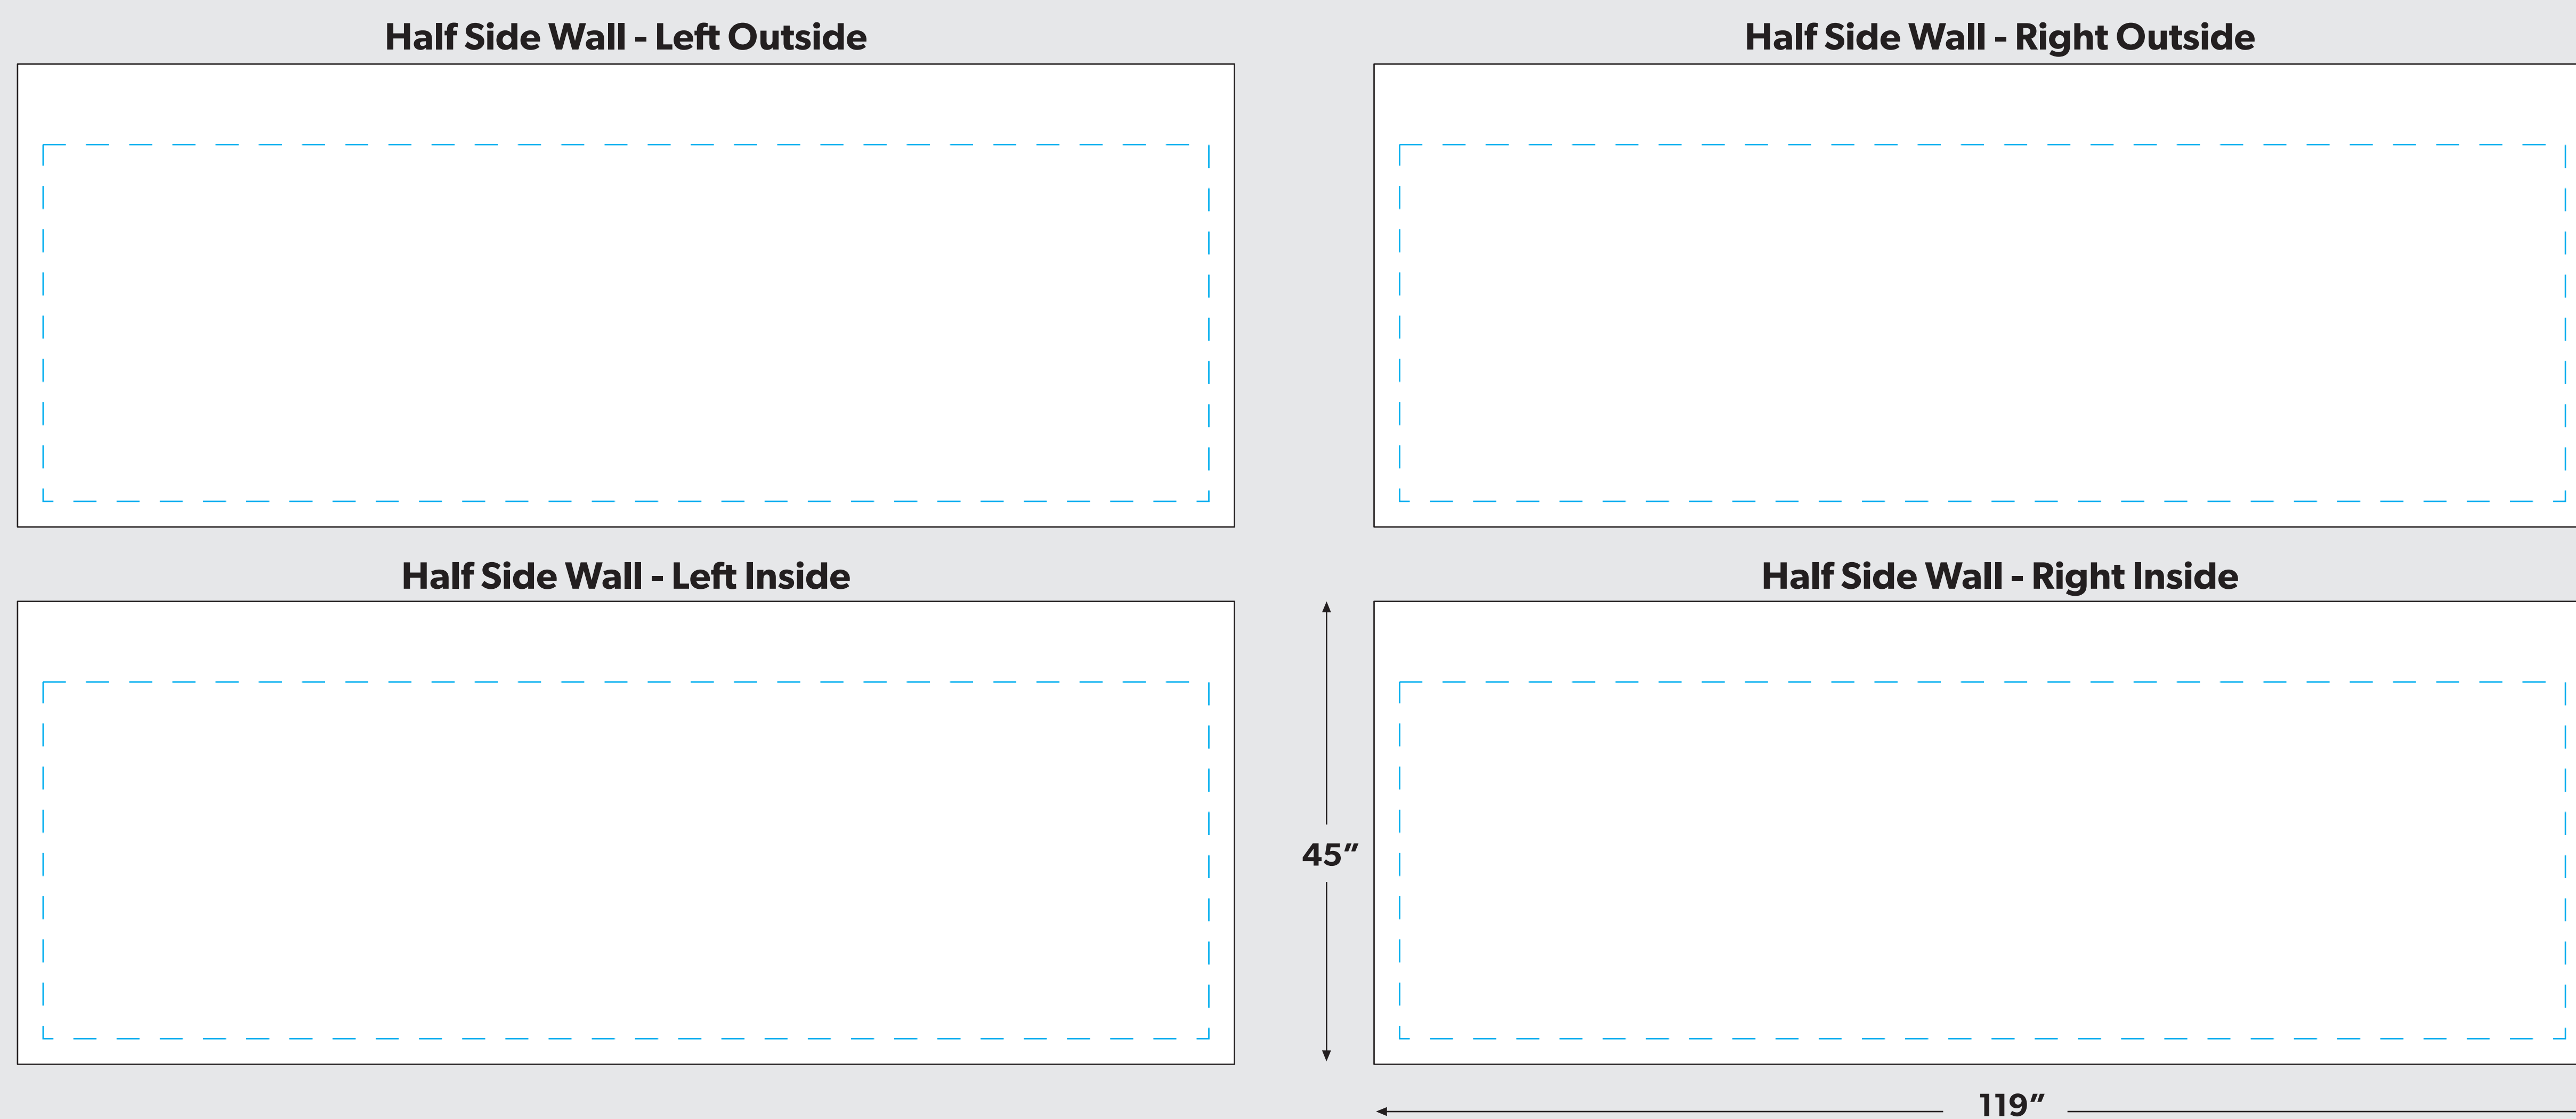

LookOurWay

10'X10' CANOPY TENT HALFWALL

--- SAFE ZONE: All critical elements (text, images, logos etc.) must be kept inside the blue line.

Anything outside the blue line may be cut off during trimming

— BLEED LINE: Make sure to extend the background images or colors all the way to the edge of the black outline

IMPORTANT

Please send artwork in CMYK color mode & note any PMS colors being used. This Template is designed at 10% scale of the final product. Please RASTERIZE artwork at a minimum of 300DPI to endure high quality print