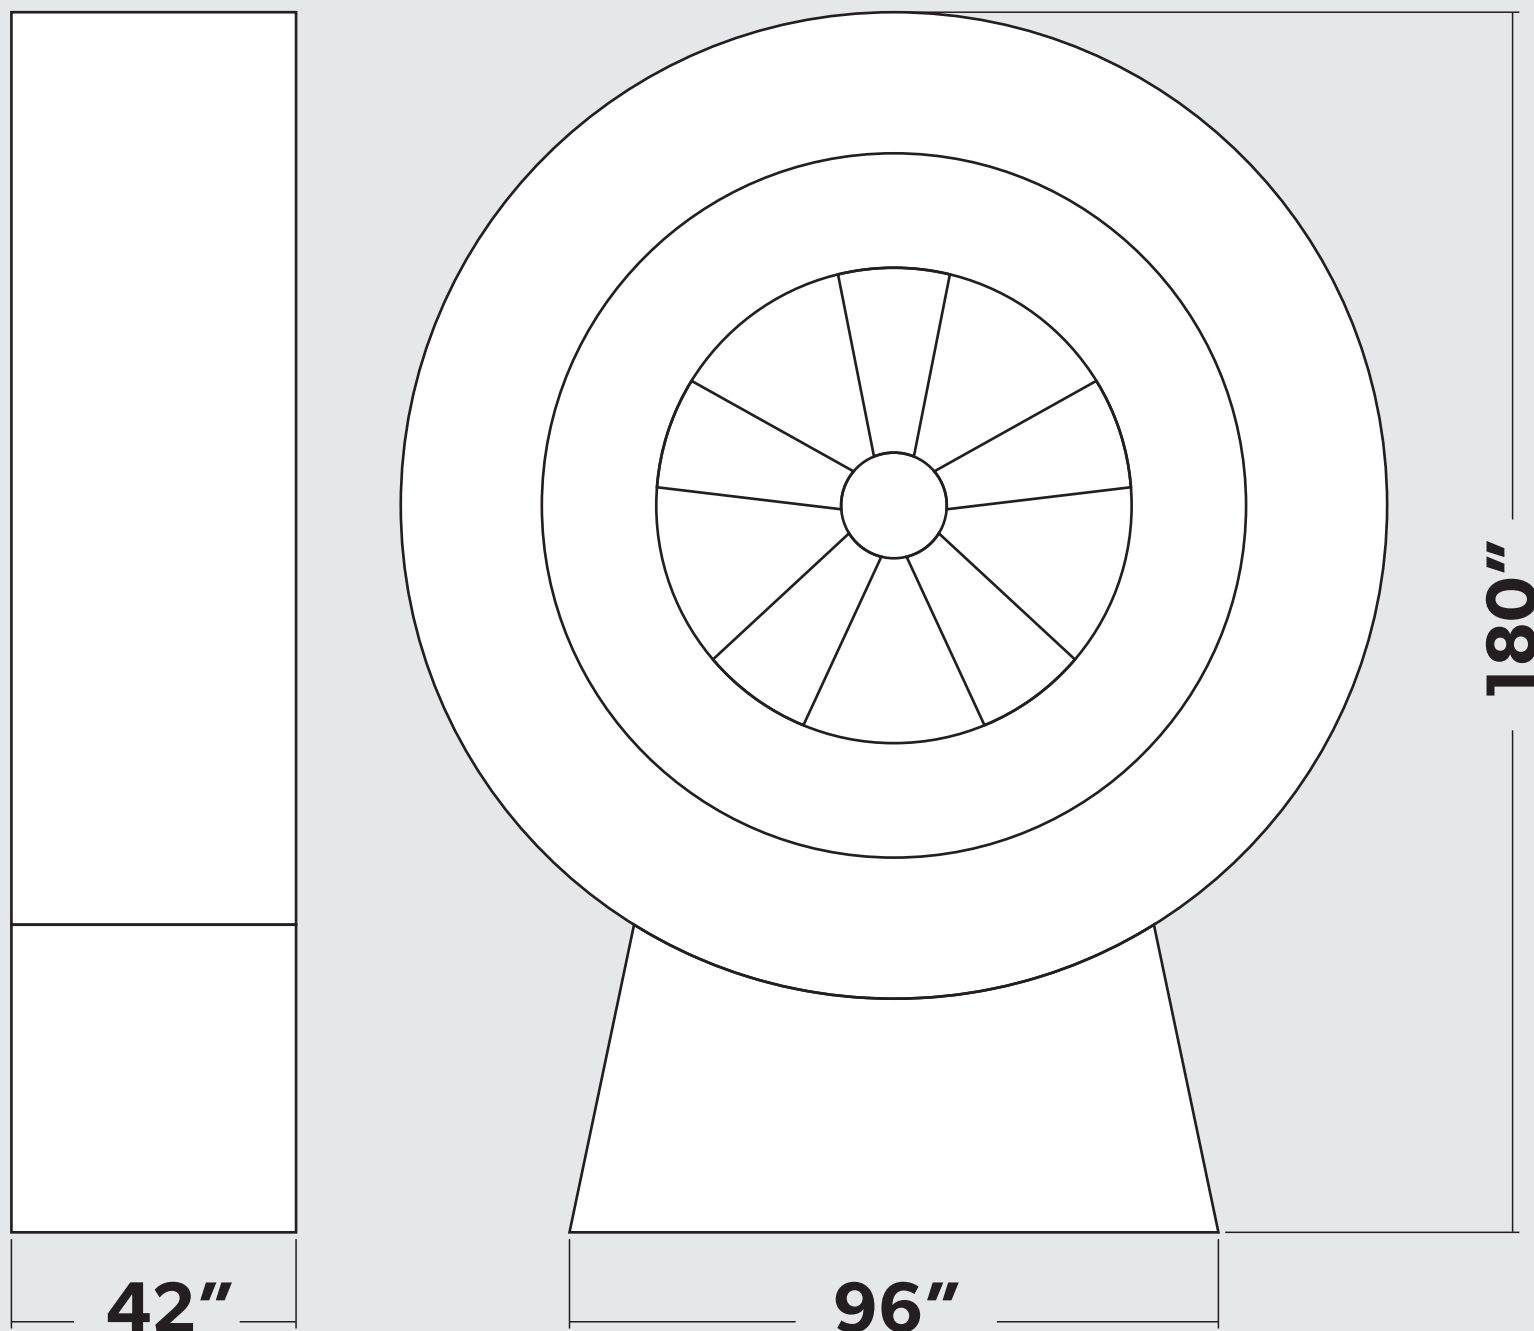

15ft INFLATABLE TIRE

IMPORTANT

Please send artwork in CMYK color mode & note any PMS colors being used. Please RASTERIZE artwork at a minimum of 150DPI to endure high quality print