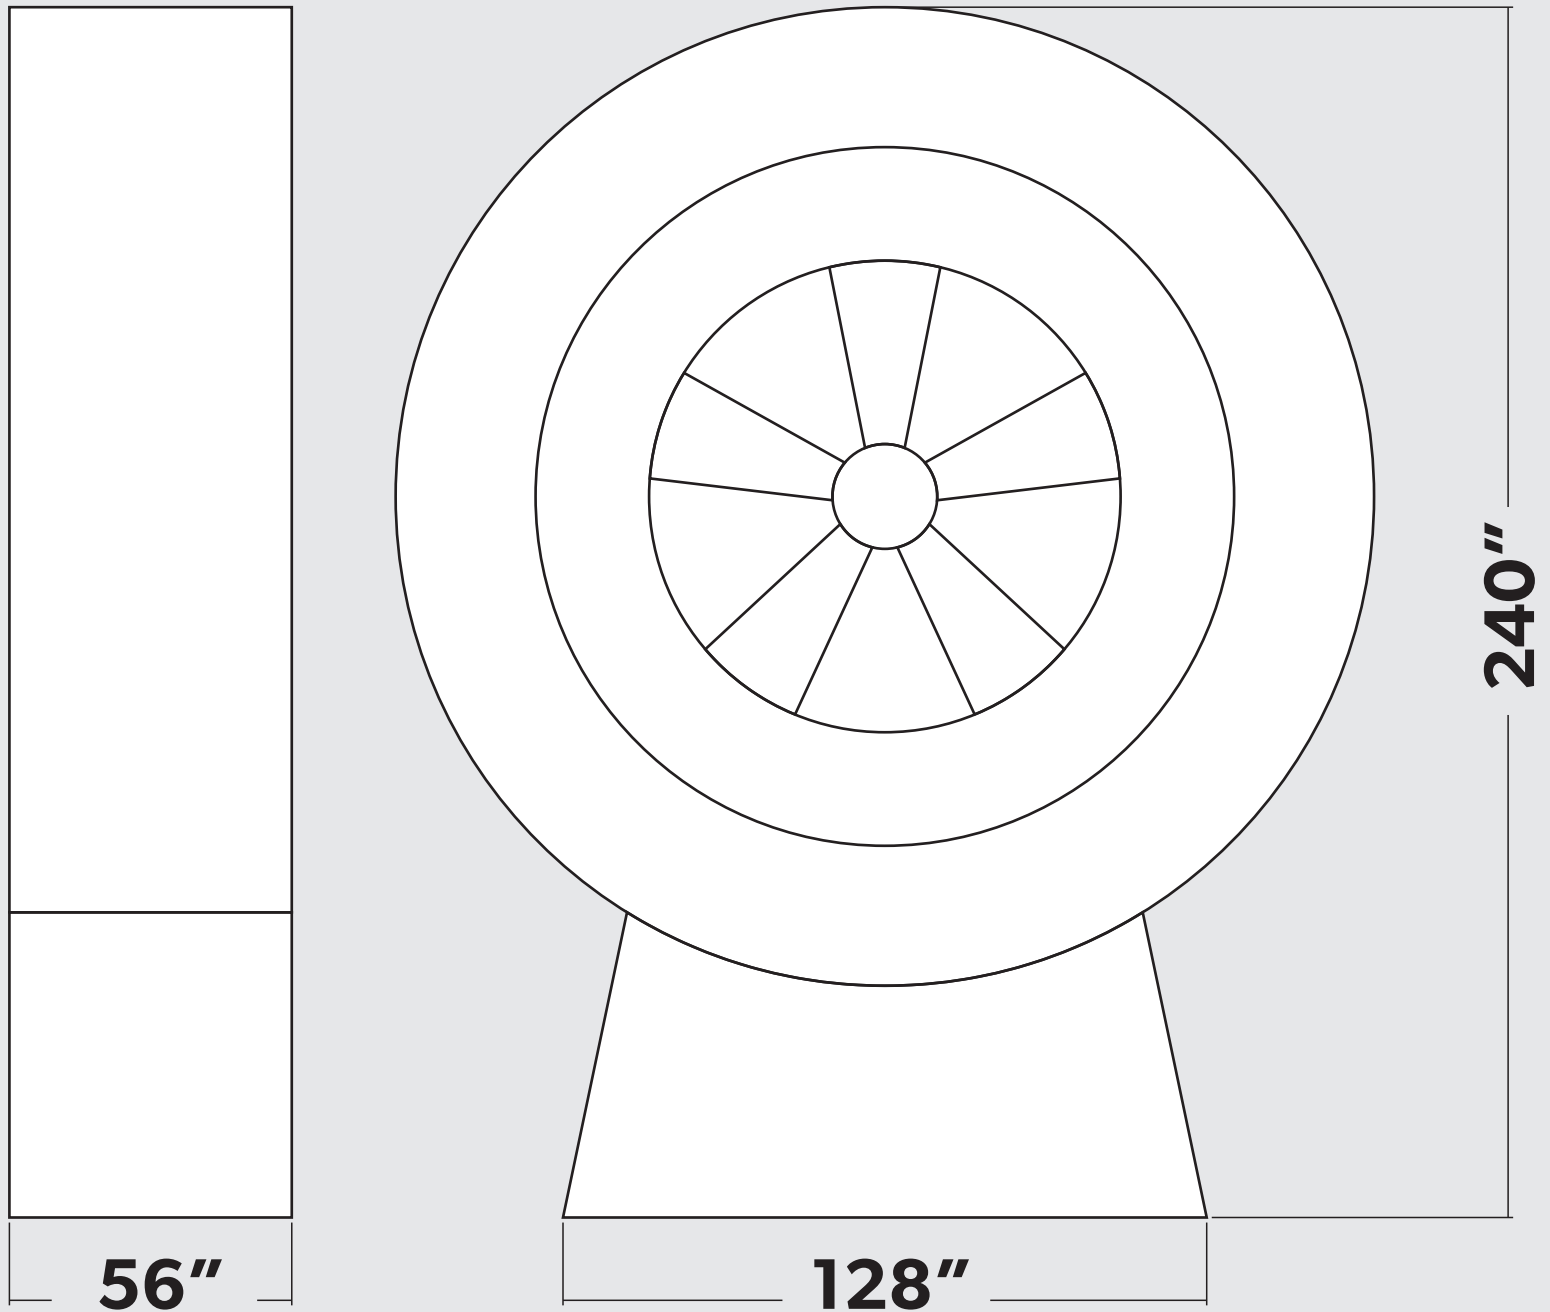

20ft INFLATABLE TIRE

IMPORTANT

Please send artwork in CMYK color mode & note any PMS colors being used.
Please RASTERIZE artwork at a minimum of 150DPI to endure high quality print