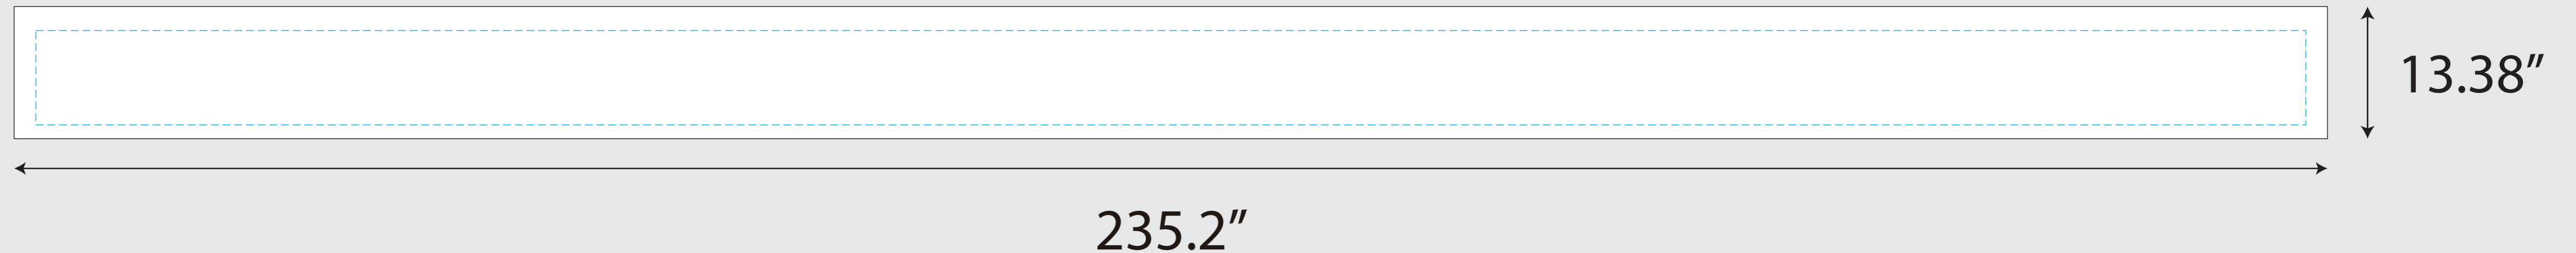

LookOurWay

20FT VALANCE BANNER

--- **SAFE ZONE:** All critical elements (text, images, logos etc.) must be kept inside the blue line.

— **BLEED LINE:** Make sure to extend the background images or colors all the way to the edge of the black outline

IMPORTANT

Please send artwork in CMYK color mode & note any PMS colors being used. This Template is designed at 10% scale of the final product. Please RASTERIZE artwork at a minimum of 300DPI to endure high quality print