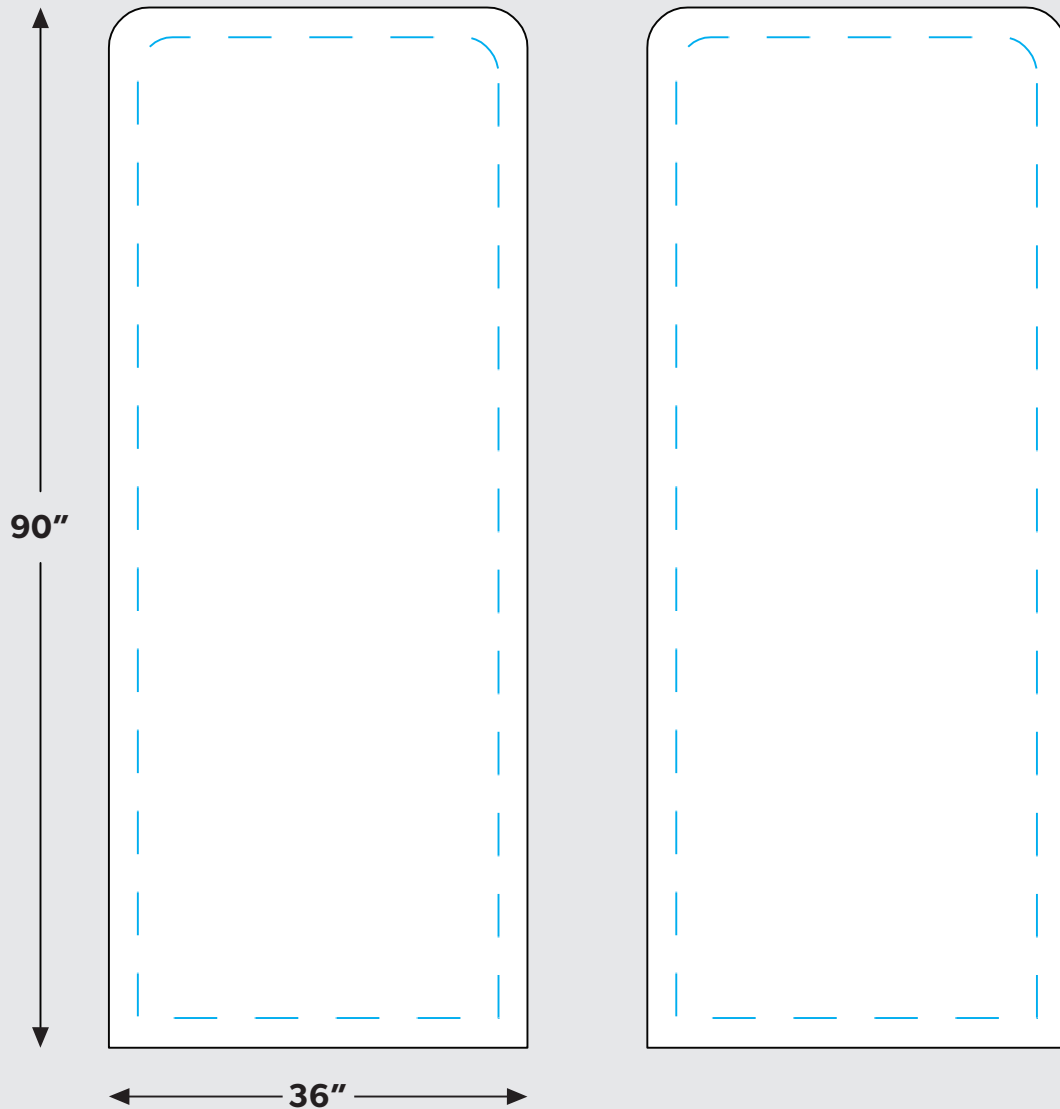

TENSION FABRIC STAND 36' x 90'

FRONT

BACK

TRIM ZONE —

This is the final size of the printed piece

SAFE ZONE --

All critical elements (text, images, logos etc.) must be kept inside the blue line.

IMPORTANT

Please send artwork in CMYK color mode.
Please RASTERIZE artwork at a minimum of 150DPI to endure high quality print.