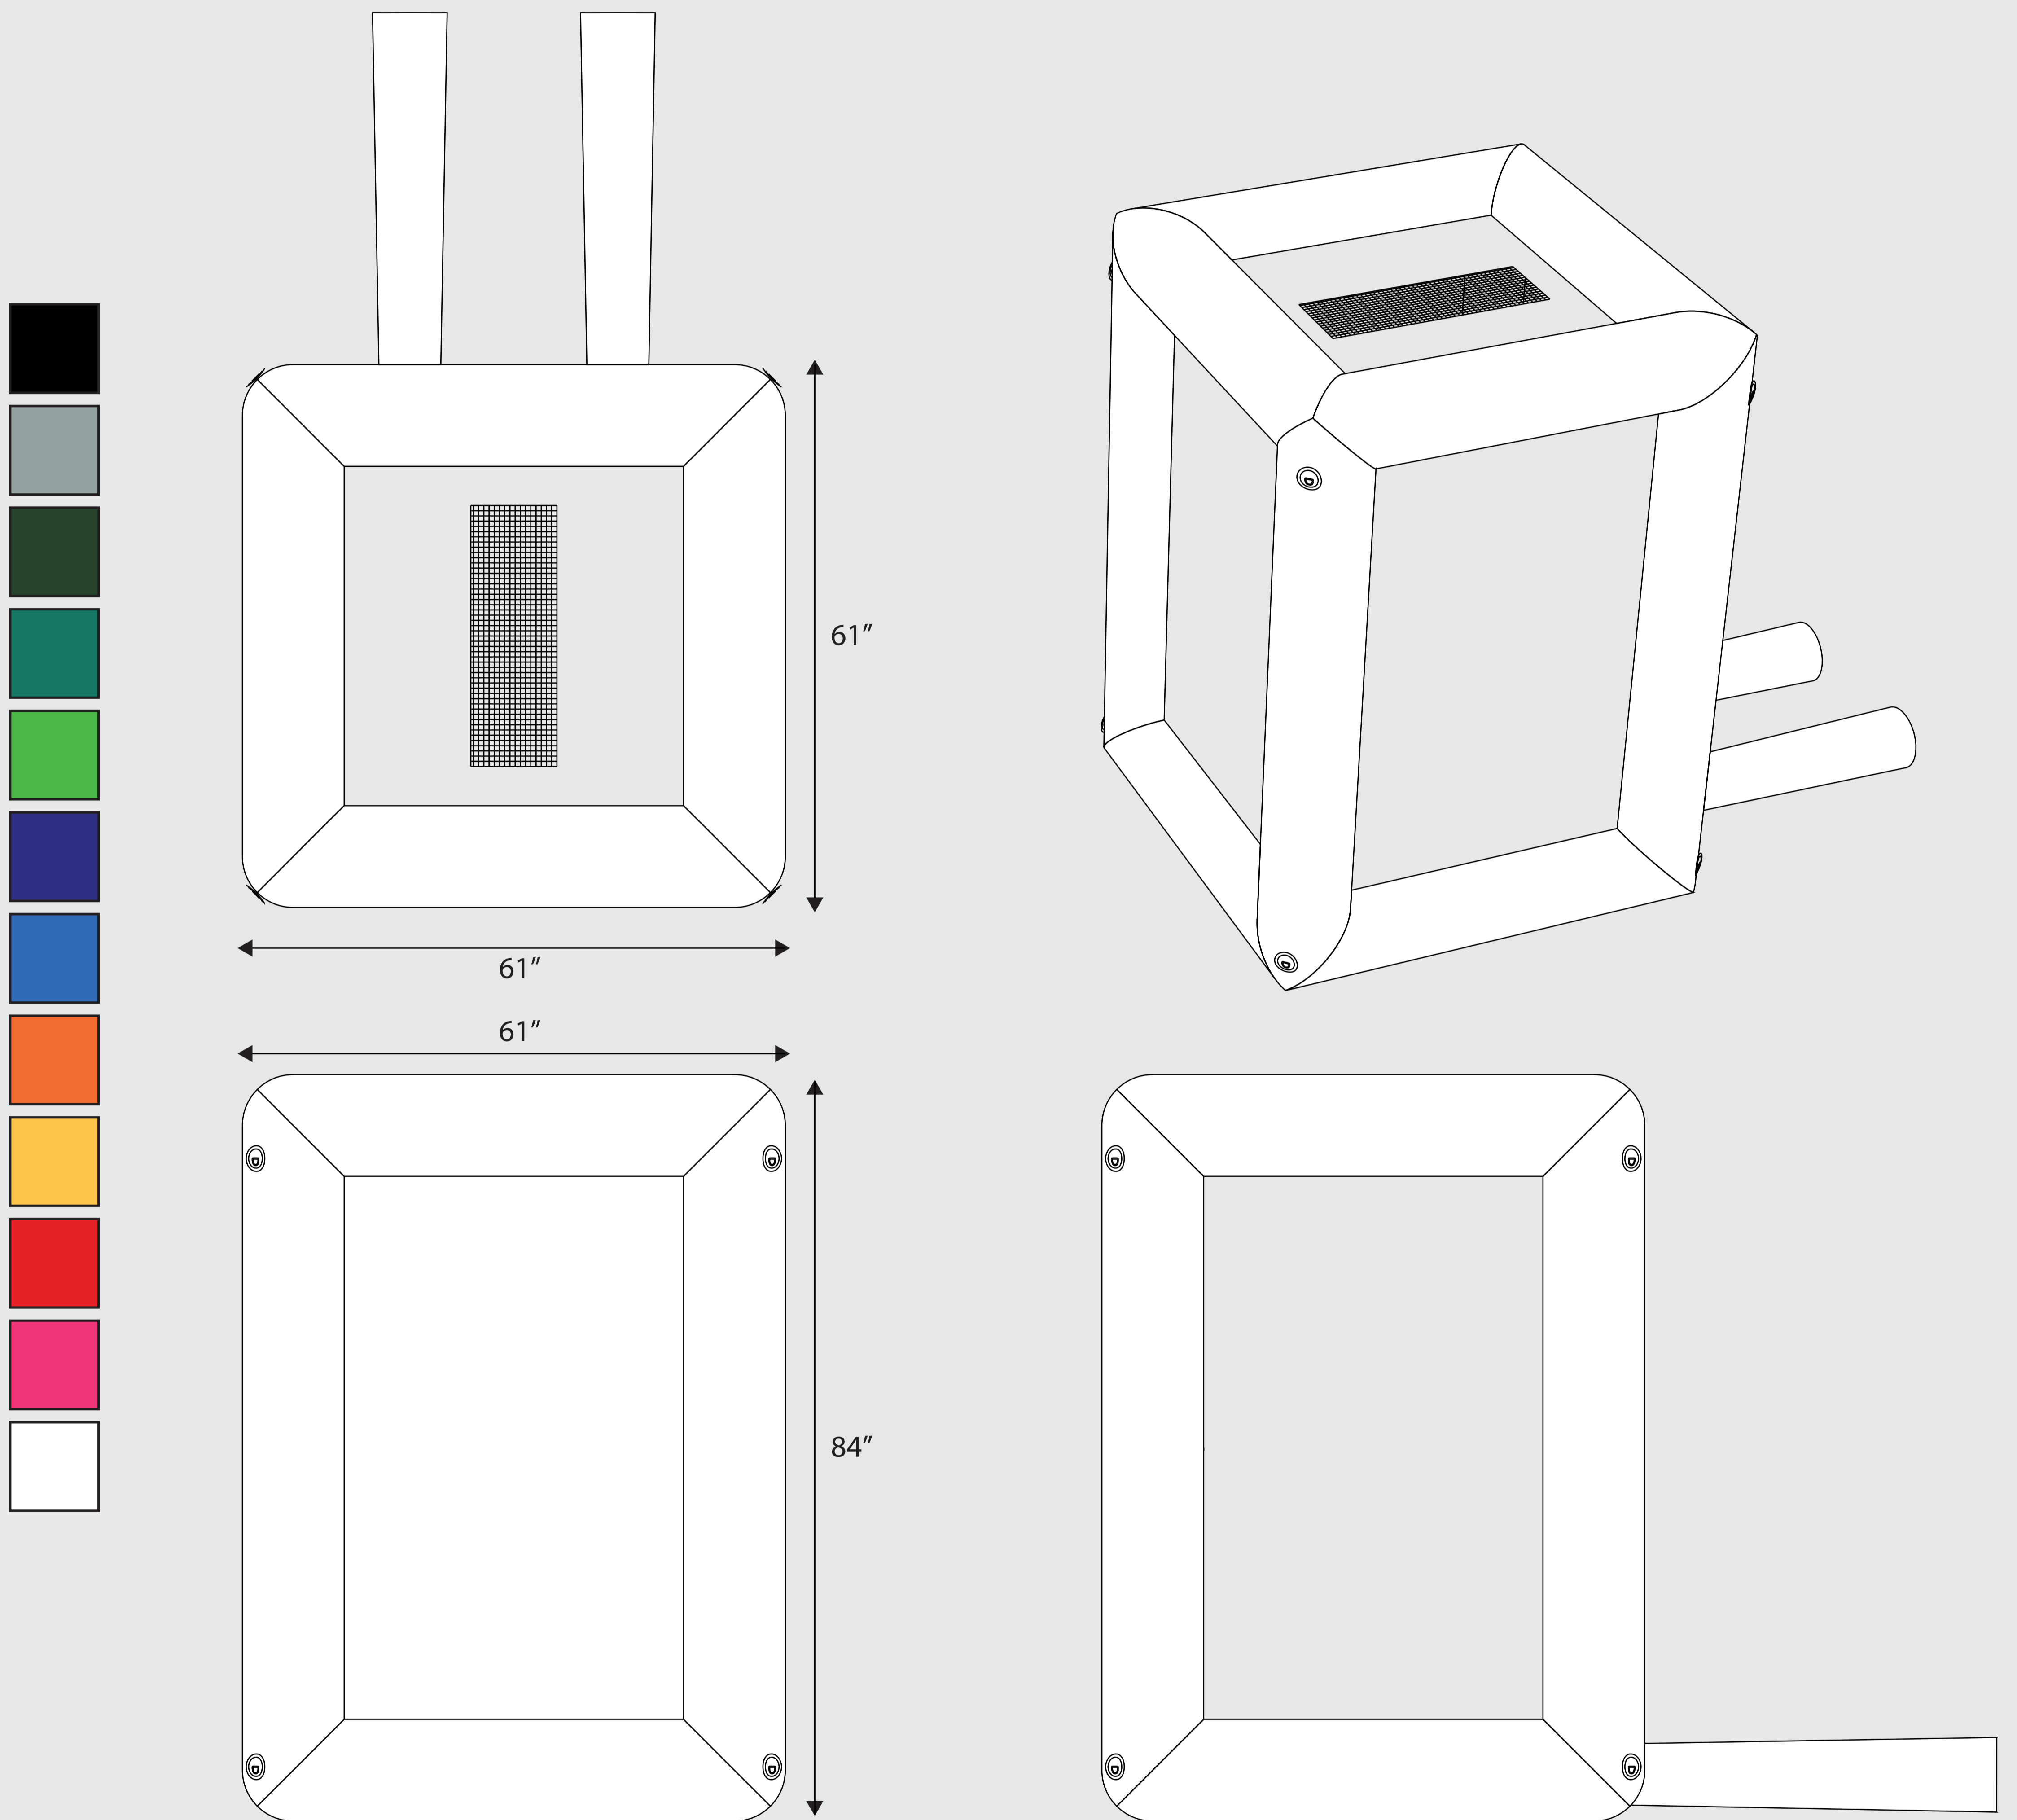

LookOurWay

Custom Inflatable 7ft Cash Grab Machine

--- **SAFE ZONE:** All critical elements (text, images, logos etc.) must be kept inside the blue line.

Anything outside the blue line may be cut off during trimming

— **BLEED LINE:** Make sure to extend the background images or colors all the way to the edge of the black outline

IMPORTANT

Please send artwork in CMYK color mode & note any PMS colors being used. This Template is designed at 10% scale of the final product. Please RASTERIZE artwork at a minimum of 300DPI to endure high quality print