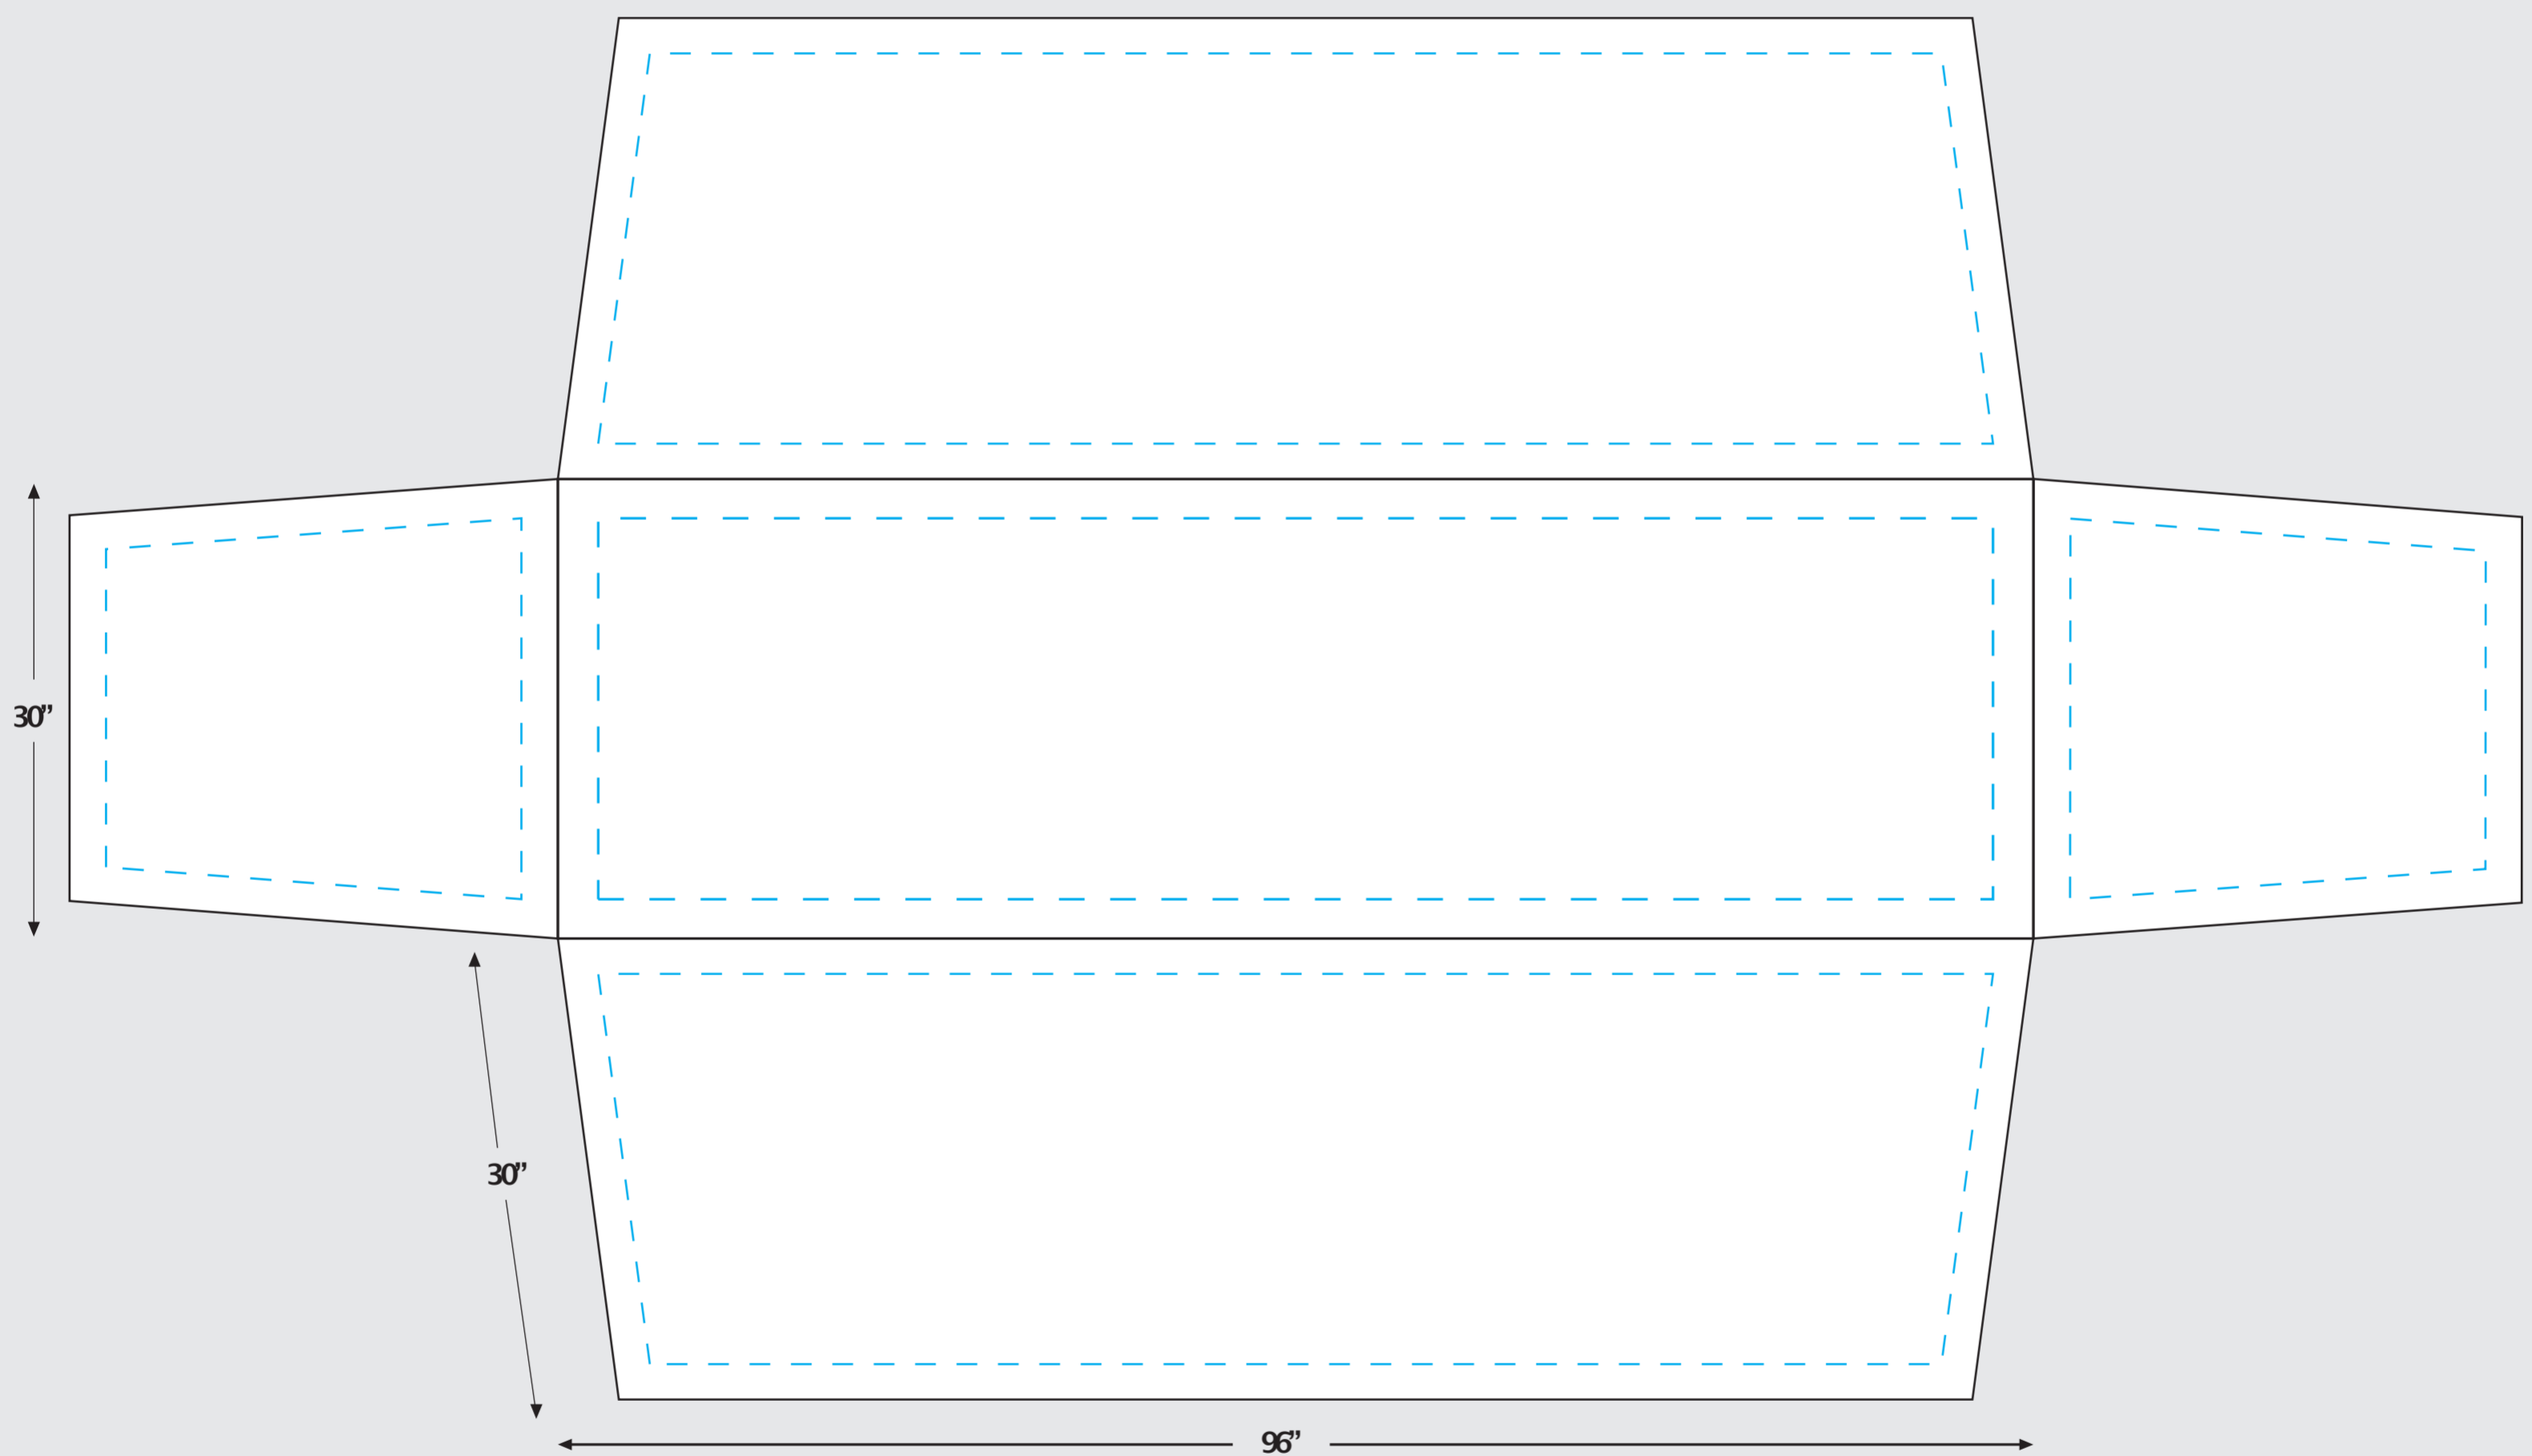

LookOurWay

8 FT STRETCH

--- **SAFE ZONE:** All critical elements (text, images, logos etc.) must be kept inside the blue line.

Anything outside the blue line may be cut off during trimming

— **BLEED LINE:** Make sure to extend the background images or colors all the way to the edge of the black outline

IMPORTANT

Please send artwork in CMYK color mode & note any PMS colors being used. This Template is designed at 10% scale of the final product. Please RASTERIZE artwork at a minimum of 300DPI to endure high quality print