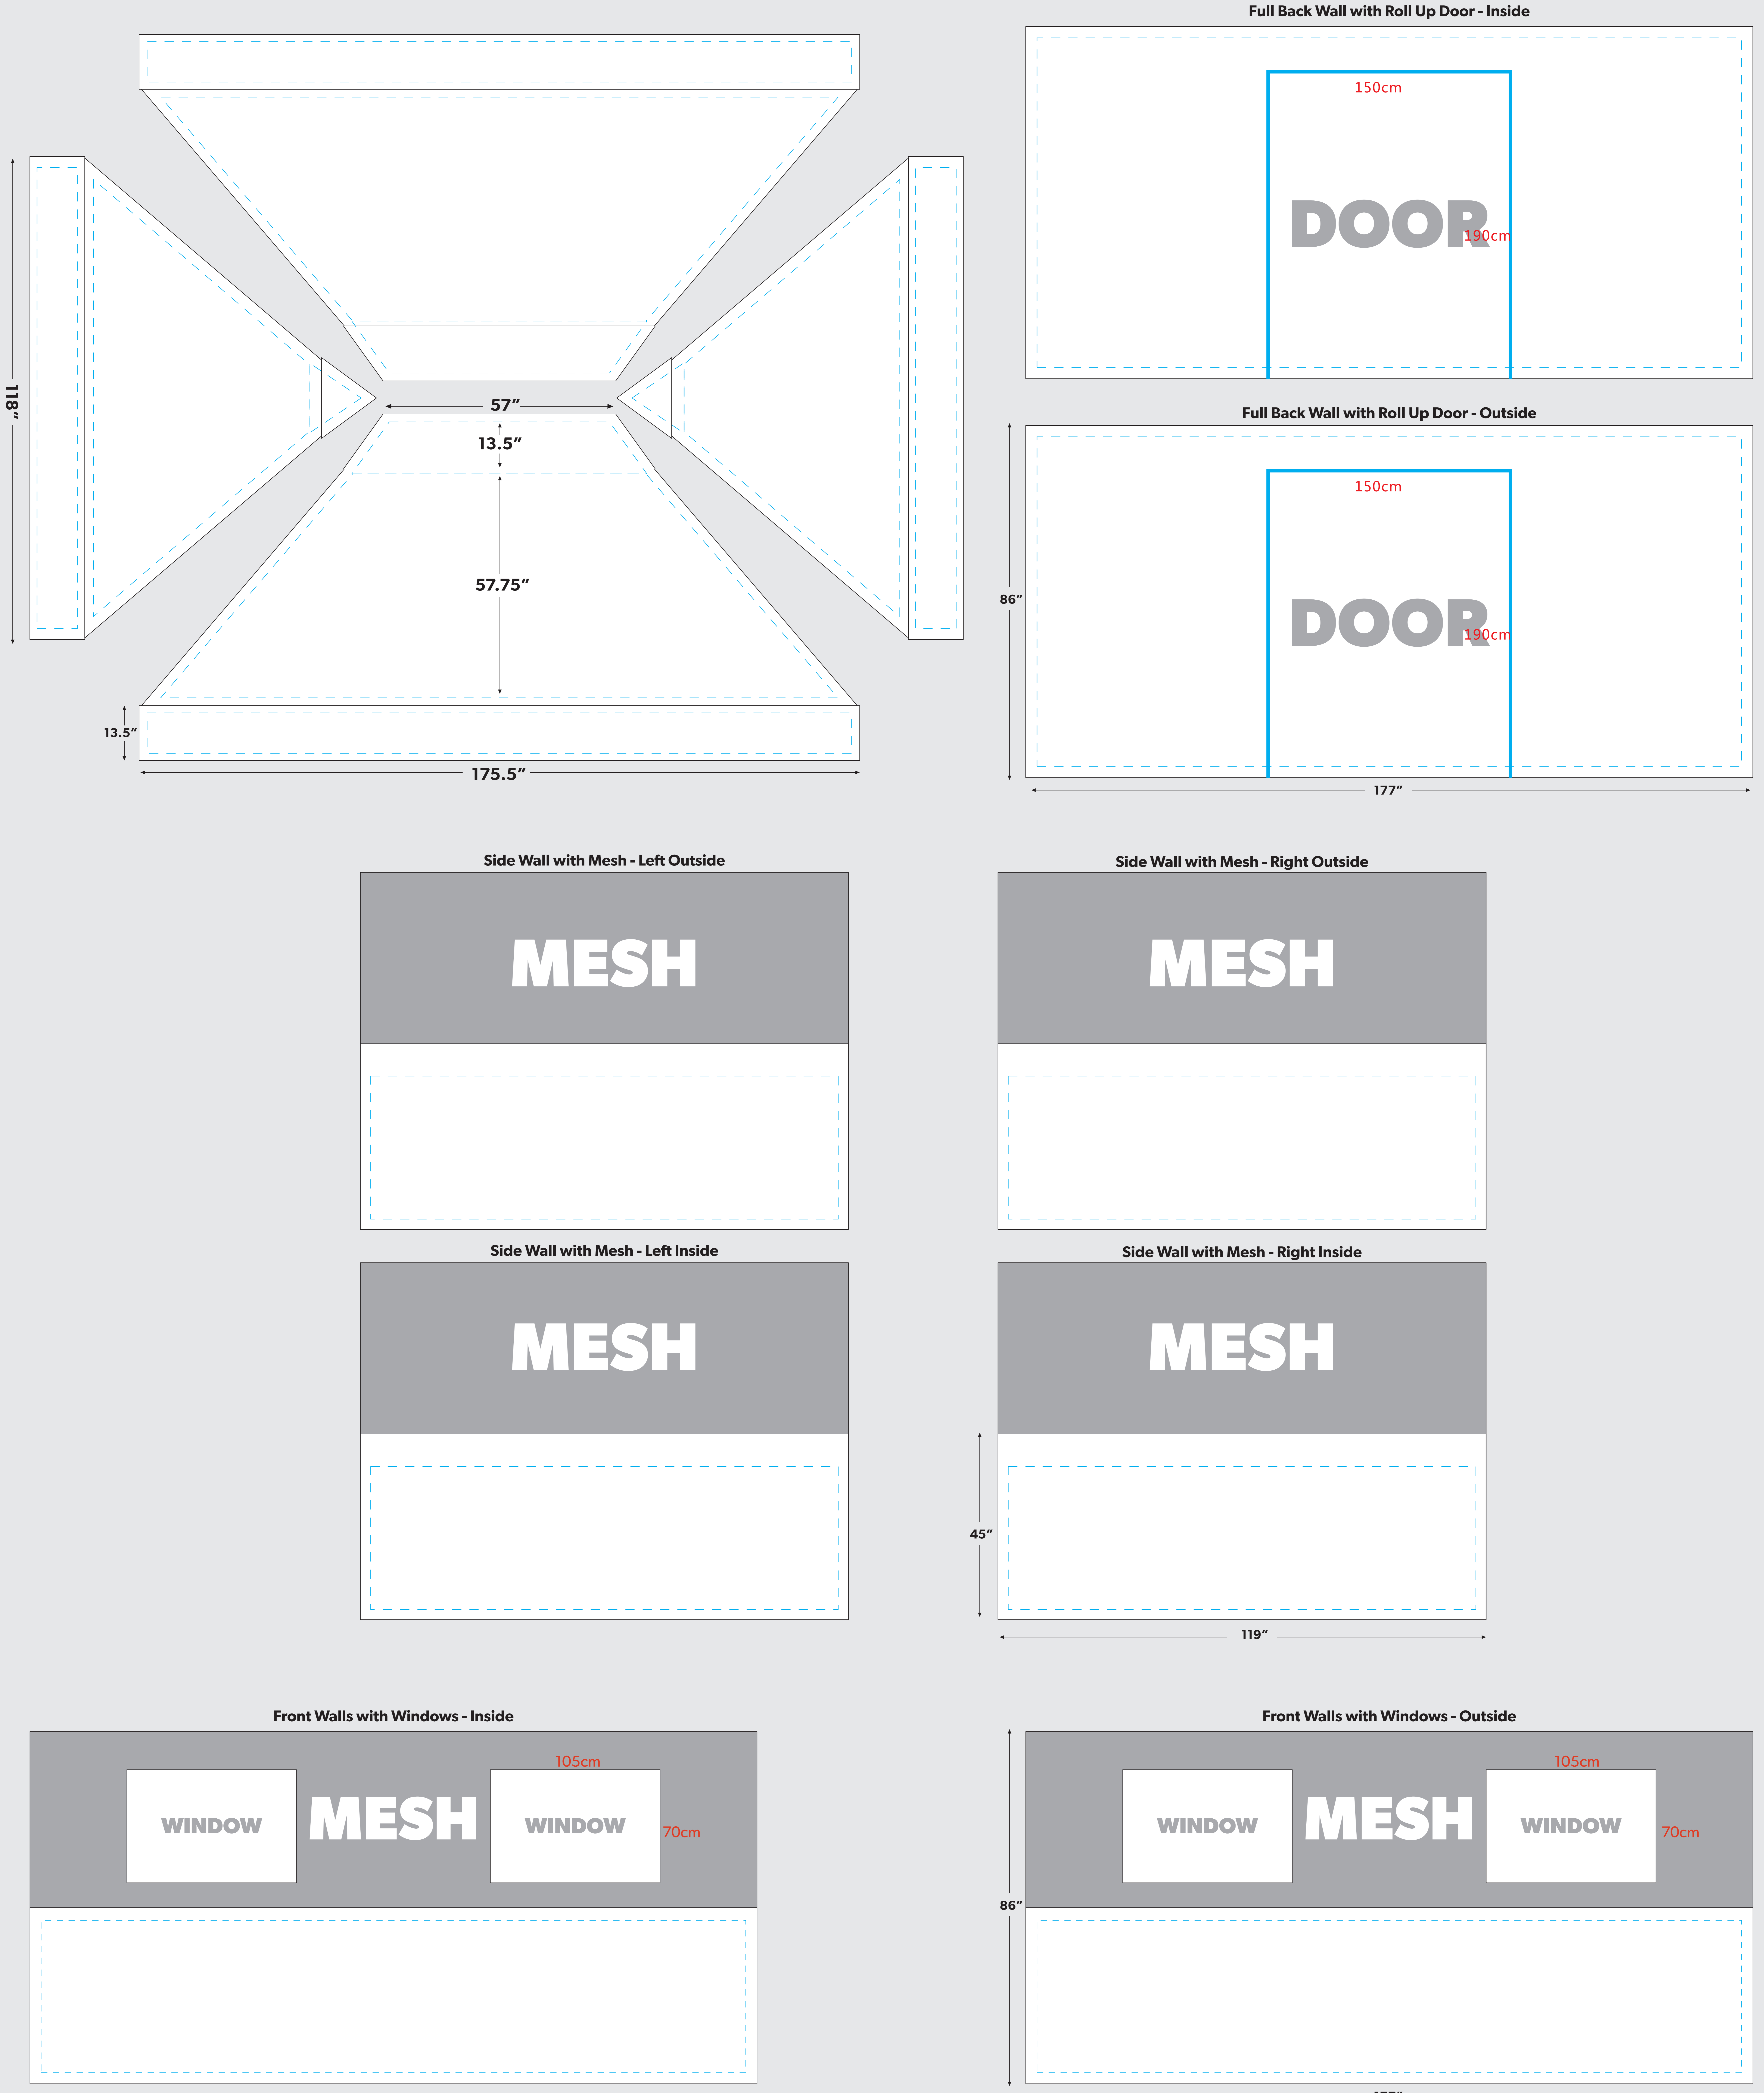

FOOD CONCESSION 10'X15' CANOPY TENT PACKAGE

--- **SAFE ZONE:** All critical elements (text, images, logos etc.) must be kept inside the blue line.

Anything outside the blue line may be cut off during trimming

— **BLEED LINE:** Make sure to extend the background images or colors all the way to the edge of the black outline

IMPORTANT

Please send artwork in CMYK color mode & note any PMS colors being used. This Template is designed at 10% scale of the final product. Please RASTERIZE artwork at a minimum of 300DPI to endure high quality print