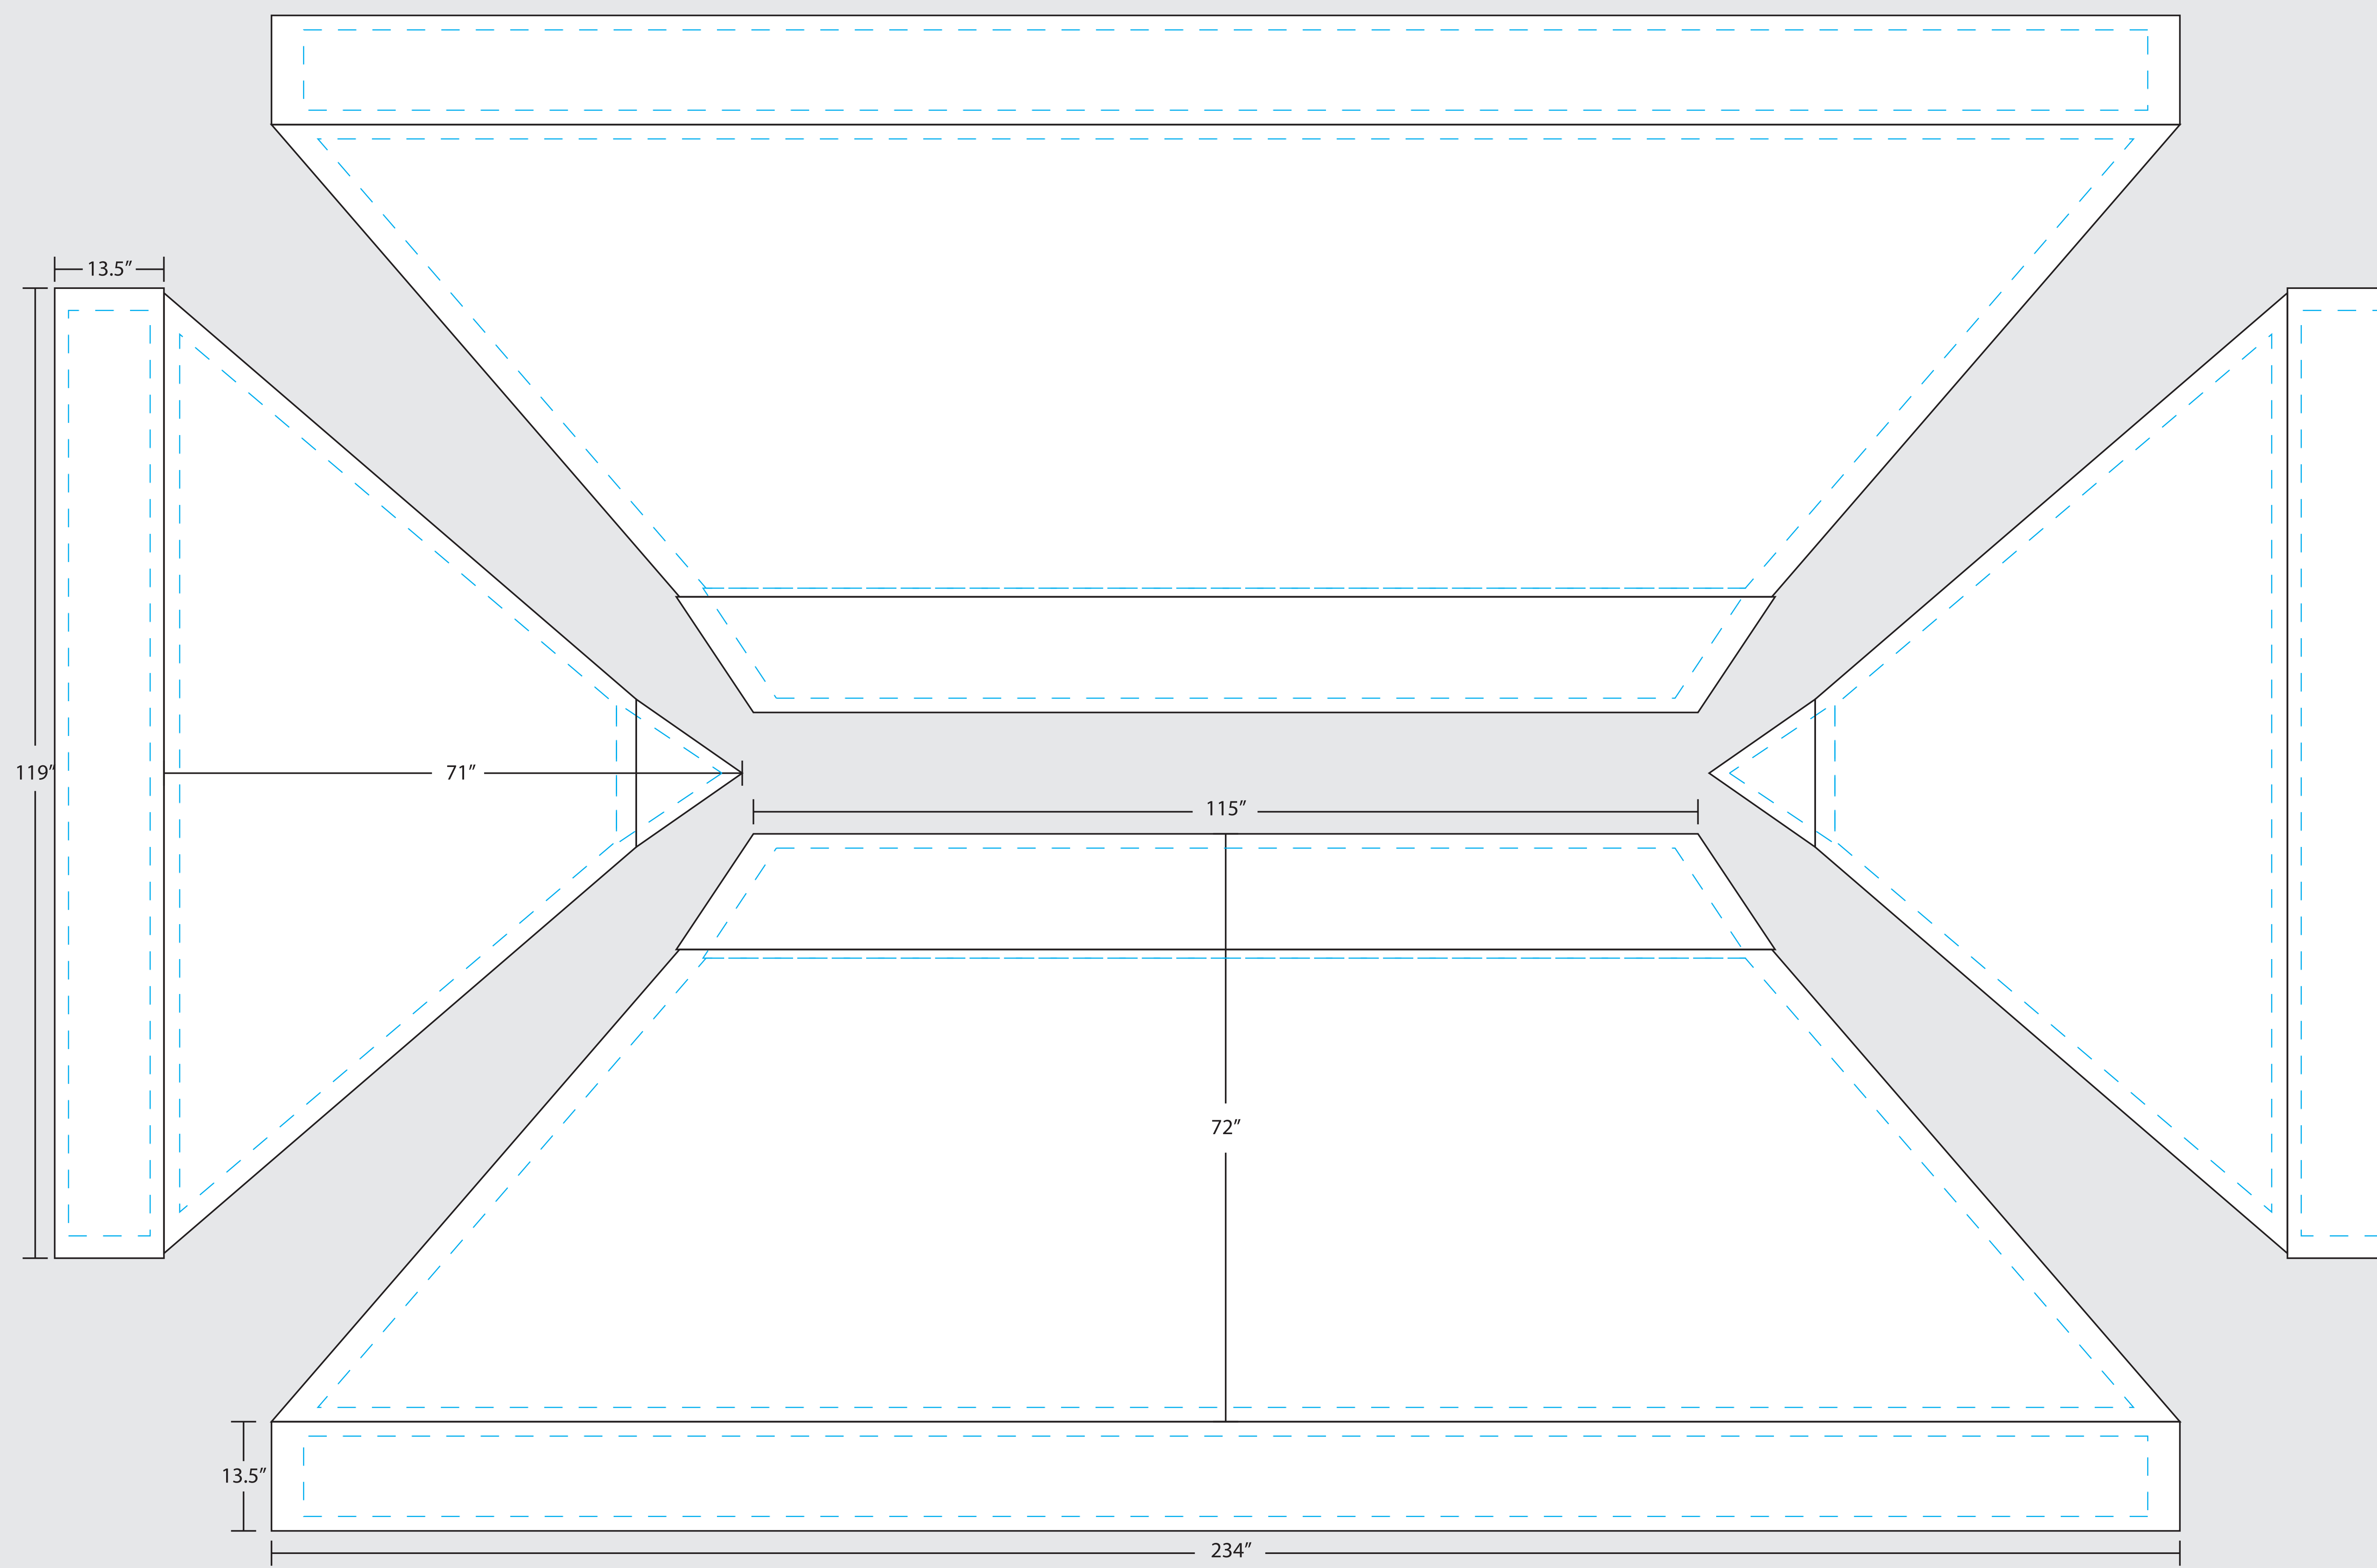

LookOurWay

EVERYDAY PLATINUM 10'X20' CANOPY TENT PACKAGE

Full Back Wall - Inside

Full Back Wall - Outside

Full Side Wall - Left Outside

Full Side Wall - Left Inside

Full Side Wall - Right Outside

Full Side Wall - Right Inside

--- **SAFE ZONE:** All critical elements (text, images, logos etc.) must be kept inside the blue line.

Anything outside the blue line may be cut off during trimming

— **BLEED LINE:** Make sure to extend the background images or colors all the way to the edge of the black outline