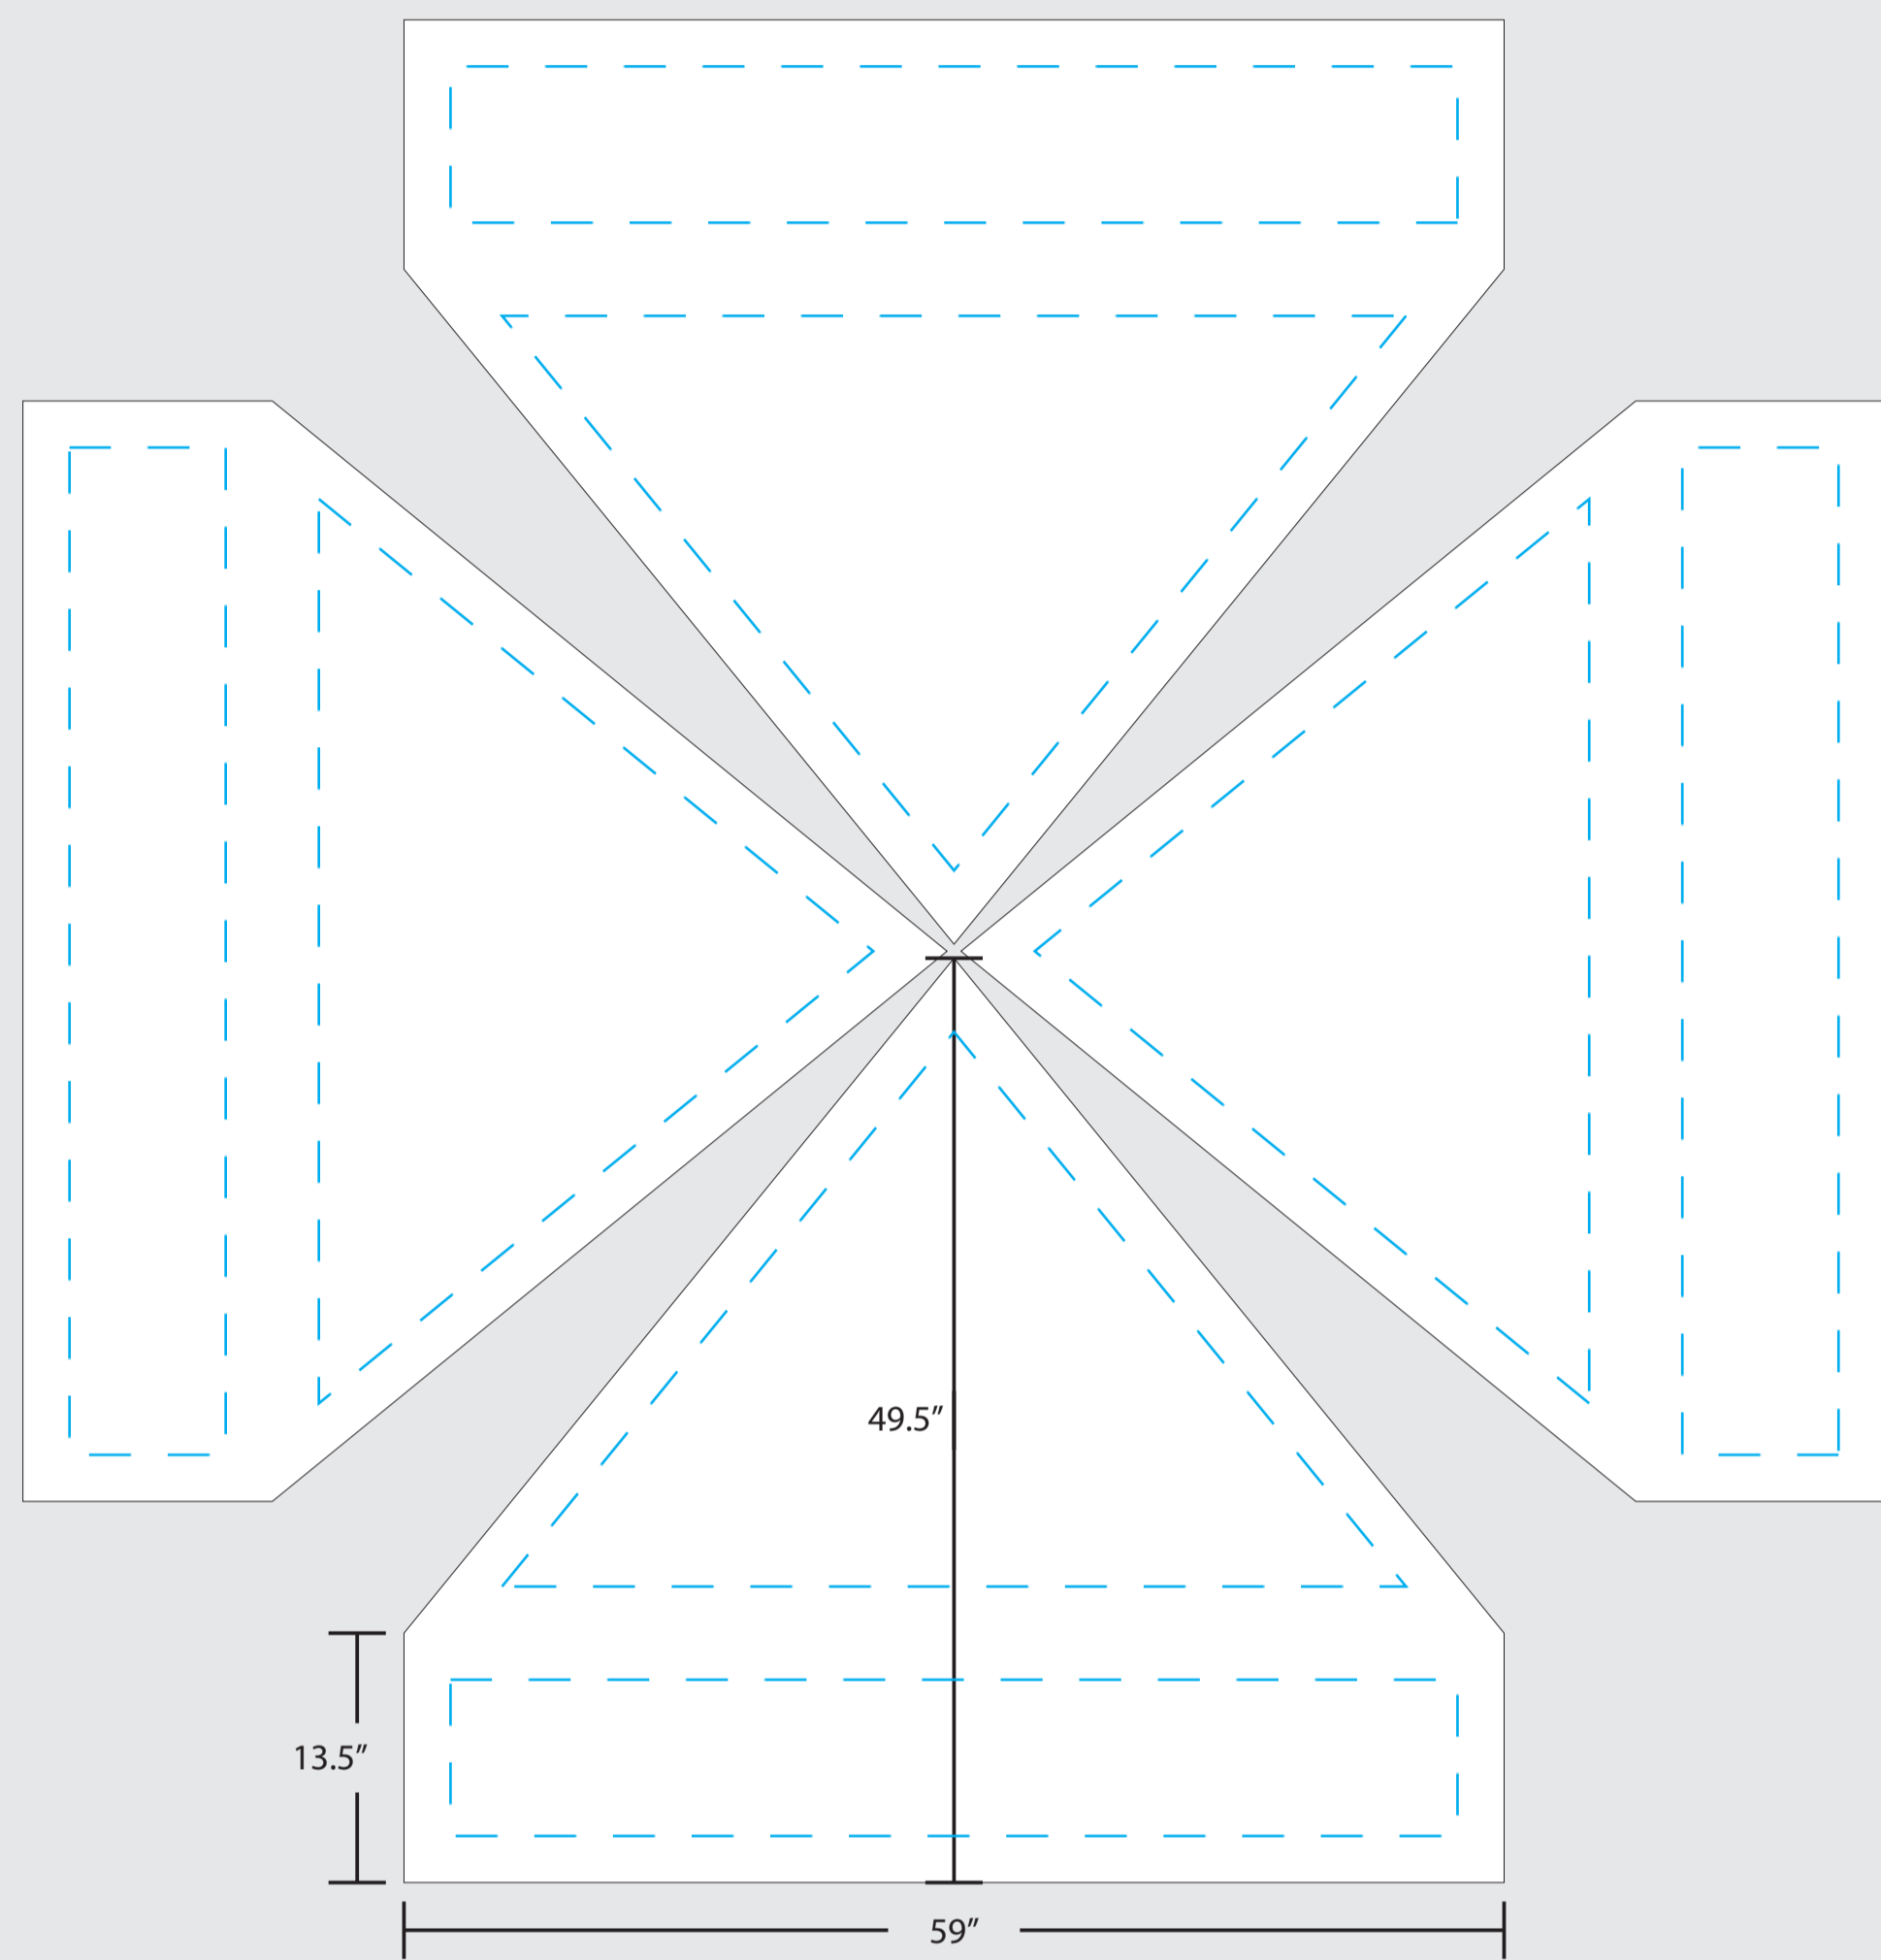

EVERYDAY PLATINUM 5'X5' CANOPY TENT PACKAGE

Full Back Wall - Inside

Full Back Wall - Outside

Full Side Wall - Left Outside

Full Side Wall - Left Inside

Full Side Wall - Right Outside

Full Side Wall - Right Inside

--- **SAFE ZONE:** All critical elements (text, images, logos etc.) must be kept inside the blue line.

Anything outside the blue line may be cut off during trimming

— **BLEED LINE:** Make sure to extend the background images or colors all the way to the edge of the black outline

IMPORTANT

Please send artwork in CMYK color mode & note any PMS colors being used. This Template is designed at 10% scale of the final product. Please RASTERIZE artwork at a minimum of 300DPI to endure high quality print