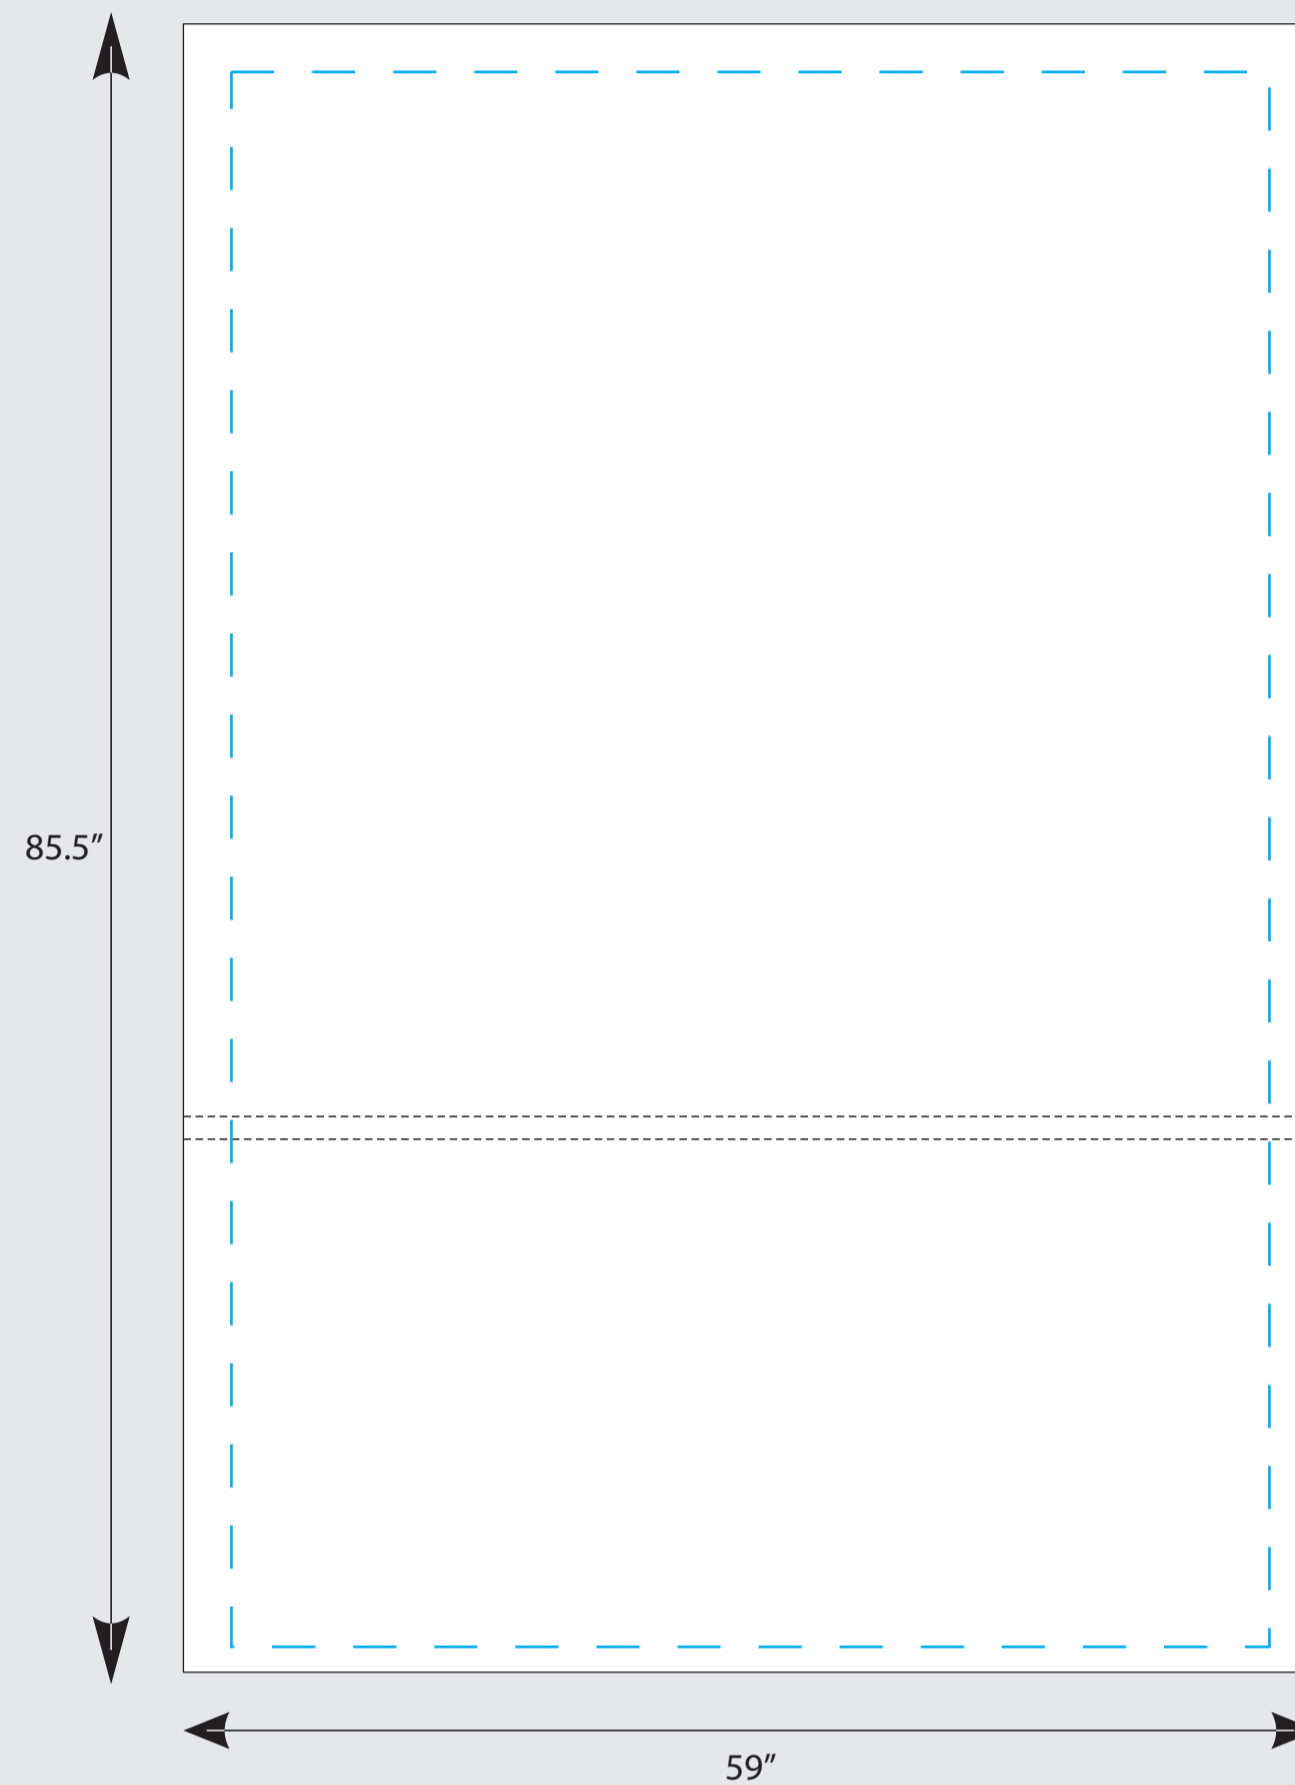

EVERYDAY PLATINUM 5'X5' CANOPY TENT PACKAGE

Full Back Wall - Inside

Full Back Wall - Outside

Full Side Wall - Left Outside

Full Side Wall - Left Inside

Full Side Wall - Right Outside

Full Side Wall - Right Inside

--- **SAFE ZONE:** All critical elements (text, images, logos etc.) must be kept inside the blue line.

Anything outside the blue line may be cut off during trimming

— **BLEED LINE:** Make sure to extend the background images or colors all the way to the edge of the black outline

IMPORTANT

Please send artwork in CMYK color mode & note any PMS colors being used. This Template is designed at 10% scale of the final product. Please RASTERIZE artwork at a minimum of 300DPI to endure high quality print