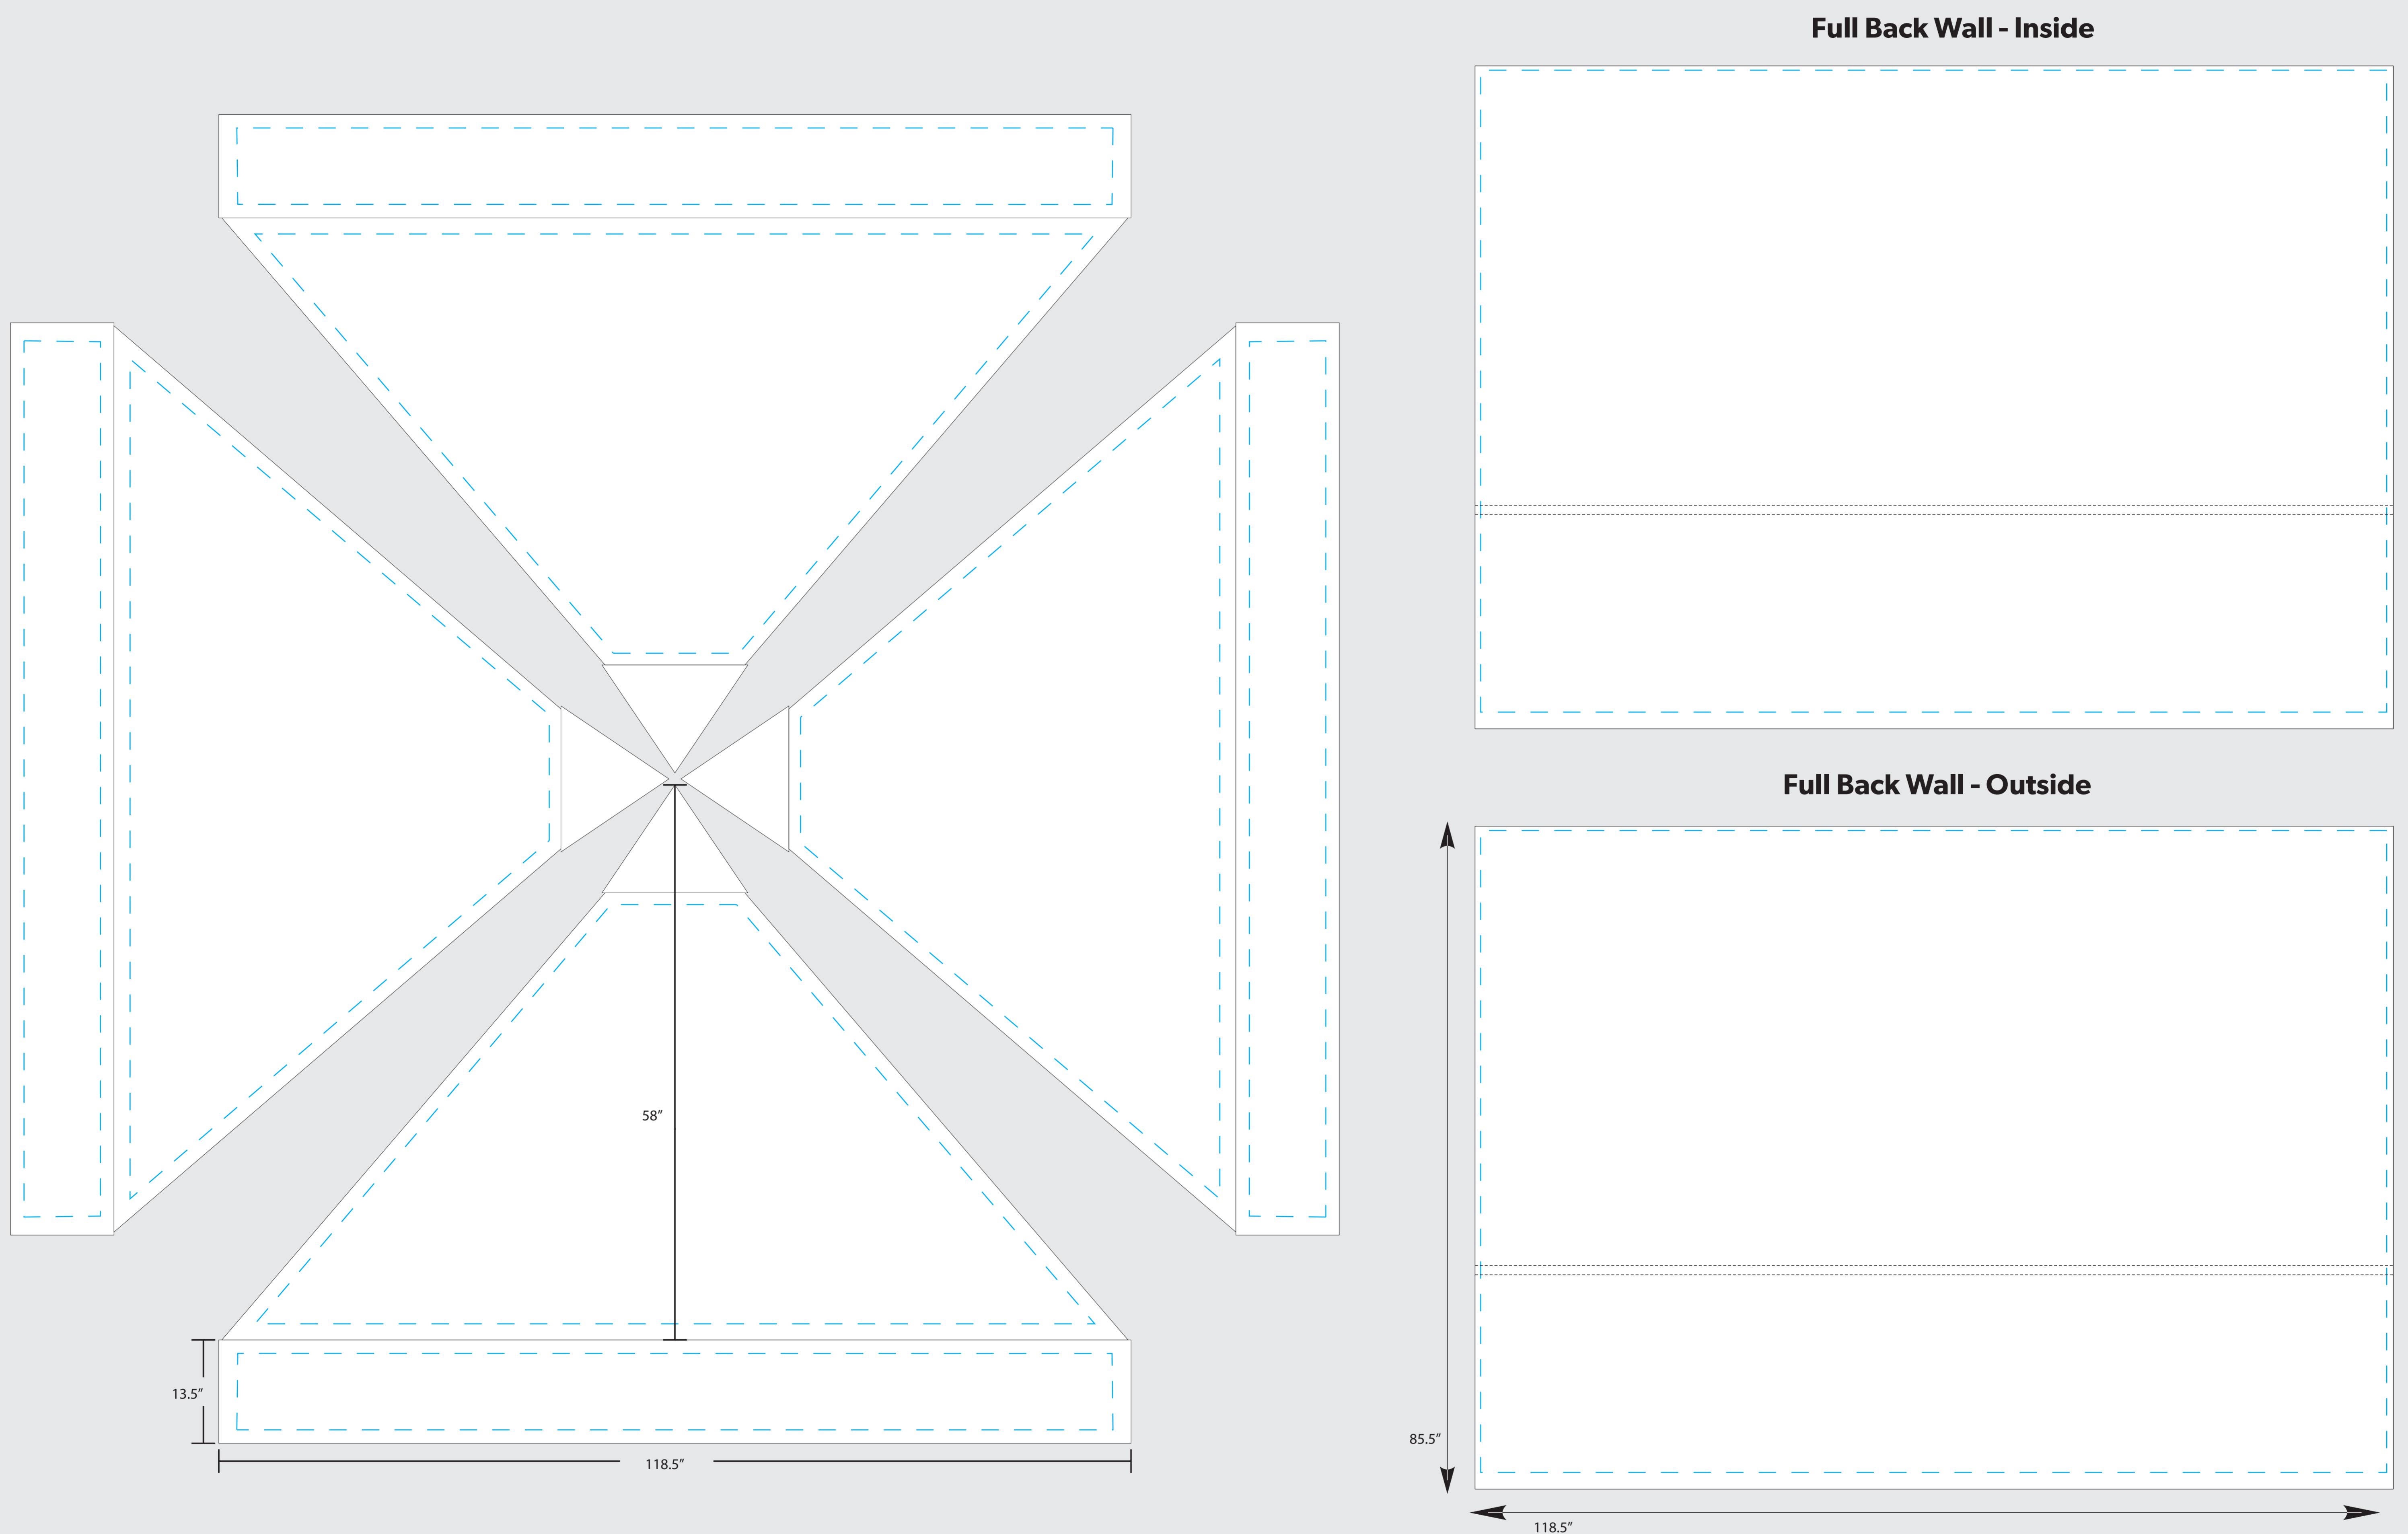

## EVERYDAY SILVER 10'X10' CANOPY TENT PACKAGE

--- **SAFE ZONE:** All critical elements (text, images, logos etc.) must be kept inside the blue line.

**Anything outside the blue line may be cut off during trimming**

— **BLEED LINE:** Make sure to extend the background images or colors all the way to the edge of the black outline