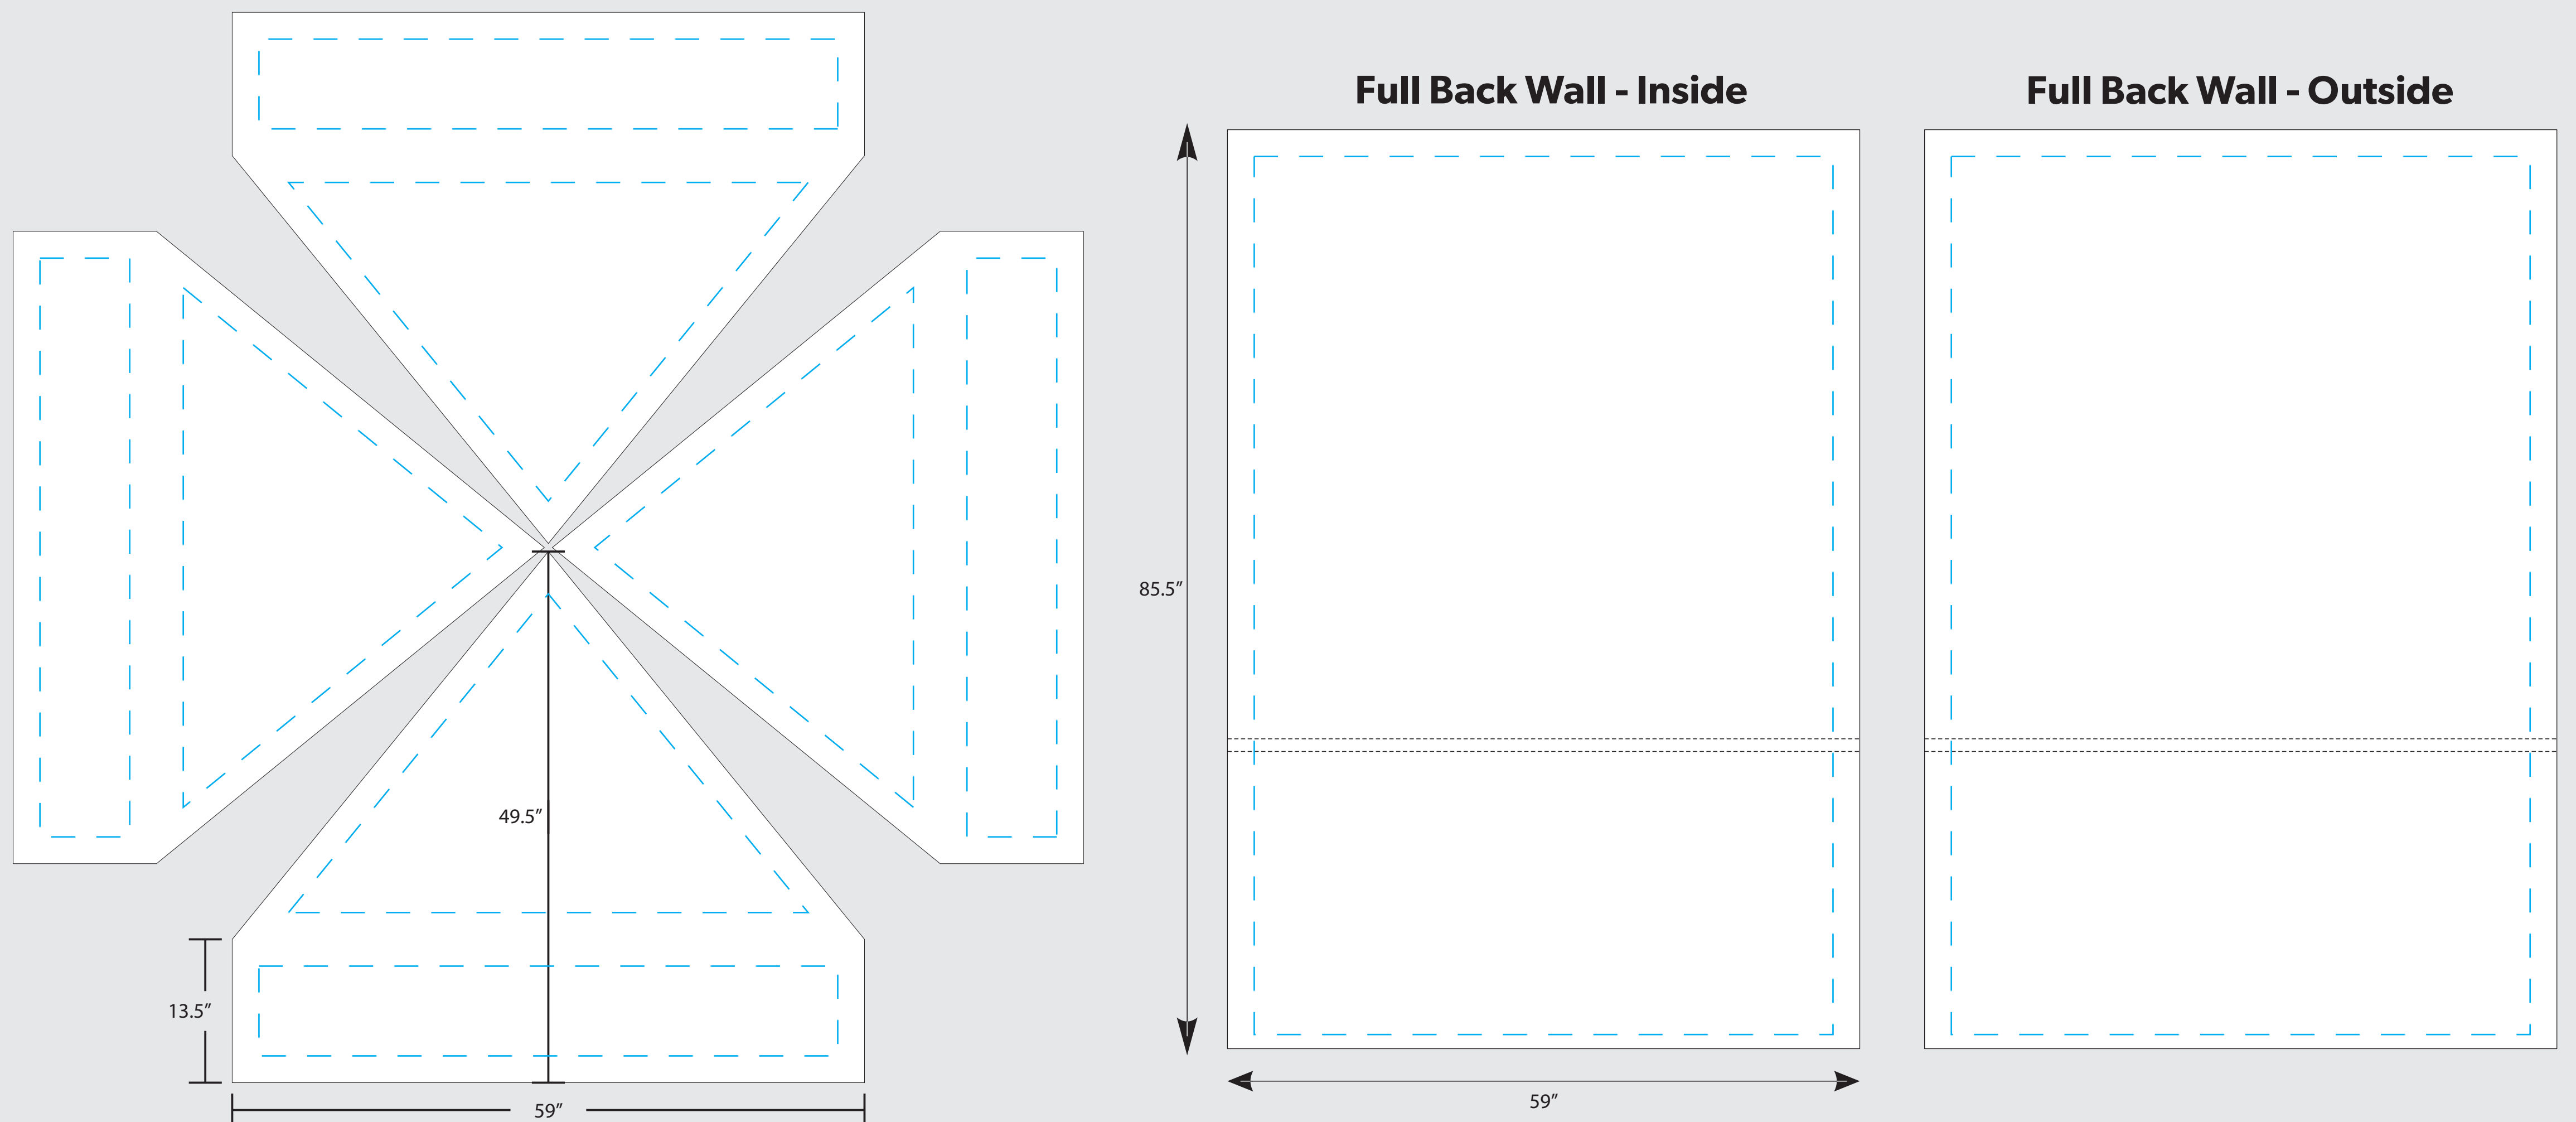

LookOurWay

EVERYDAY SILVER 5'X5' CANOPY TENT PACKAGE

--- **SAFE ZONE:** All critical elements (text, images, logos etc.) must be kept inside the blue line.

Anything outside the blue line may be cut off during trimming

— **BLEED LINE:** Make sure to extend the background images or colors all the way to the edge of the black outline

IMPORTANT

Please send artwork in CMYK color mode & note any PMS colors being used. This Template is designed at 10% scale of the final product. Please RASTERIZE artwork at a minimum of 300DPI to endure high quality print