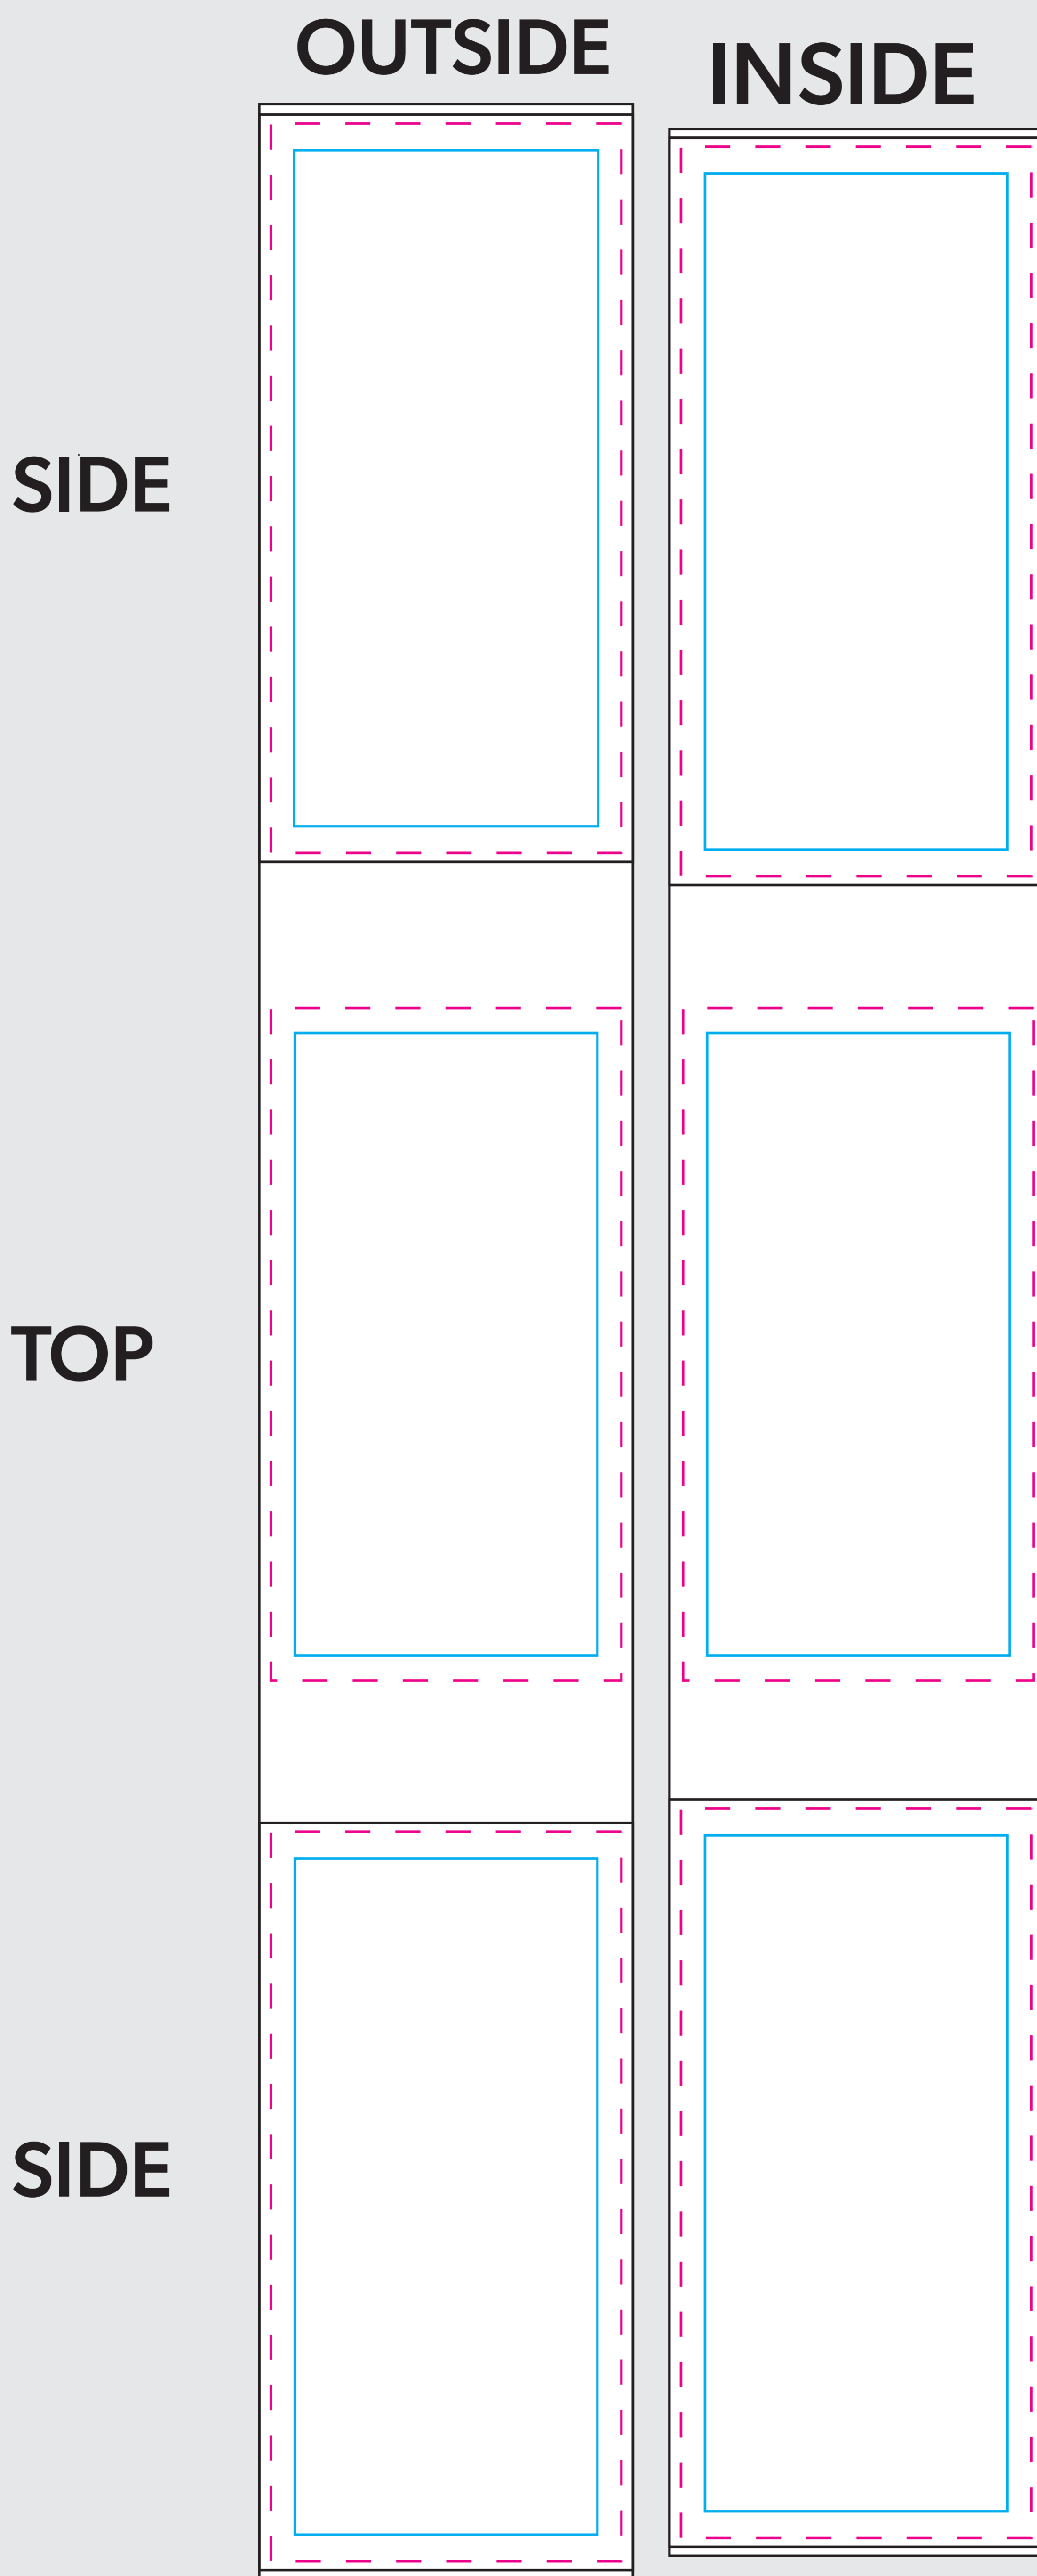

FREE STANDING SQUARE ARCH

--- **SAFE ZONE:** All critical elements (text, images, logos etc.) must be kept inside the blue line.

Anything outside the blue line may be cut off during trimming

— **BLEED LINE:** Make sure to extend the background images or colors all the way to the edge of the black outline

IMPORTANT

Please send artwork in CMYK color mode & note any PMS colors being used. This Template is designed at 10% scale of the final product. Please RASTERIZE artwork at a minimum of 300DPI to endure high quality print