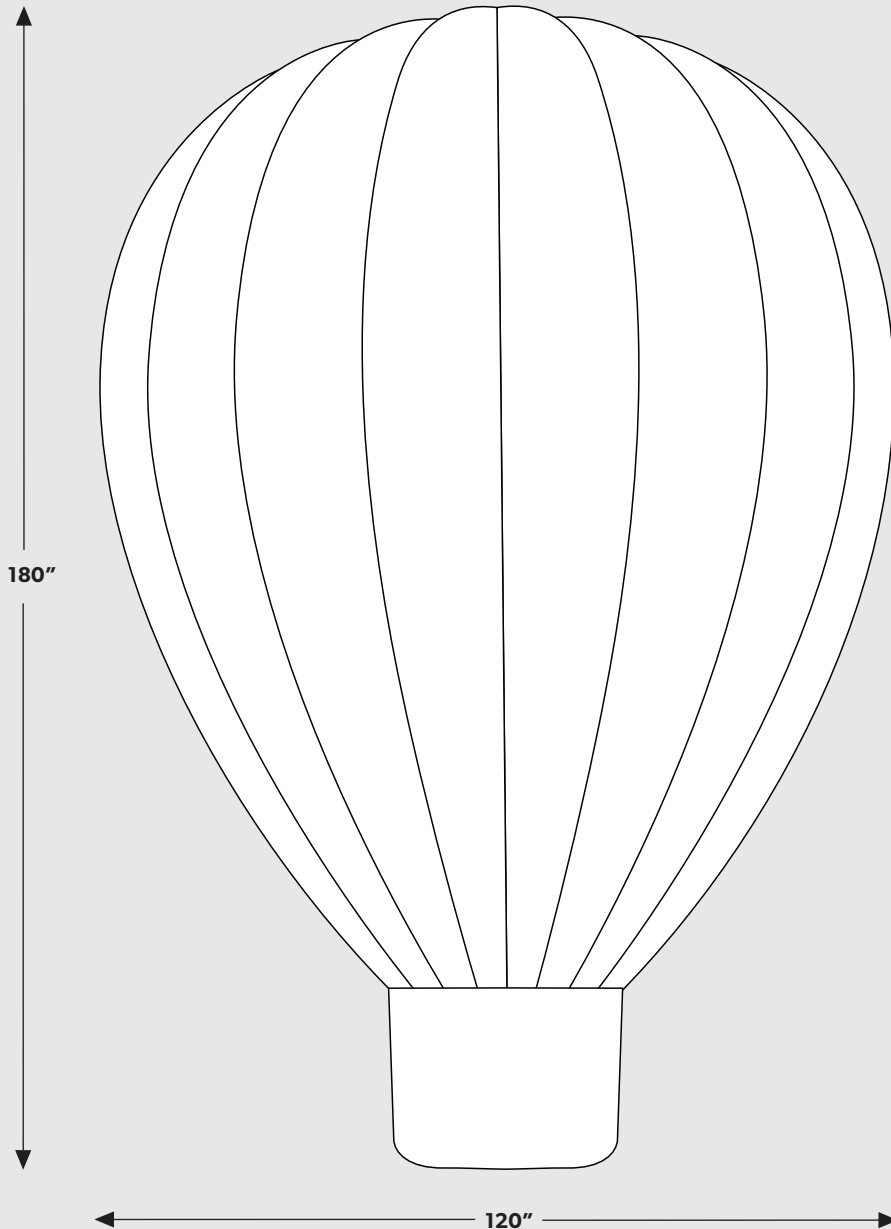

15ft Giant Balloon

IMPORTANT

Please send artwork in CMYK color mode & note any PMS colors being used. This Template is designed at 10% scale of the final product. Please RASTERIZE artwork at a minimum of 300DPI to endure high quality print