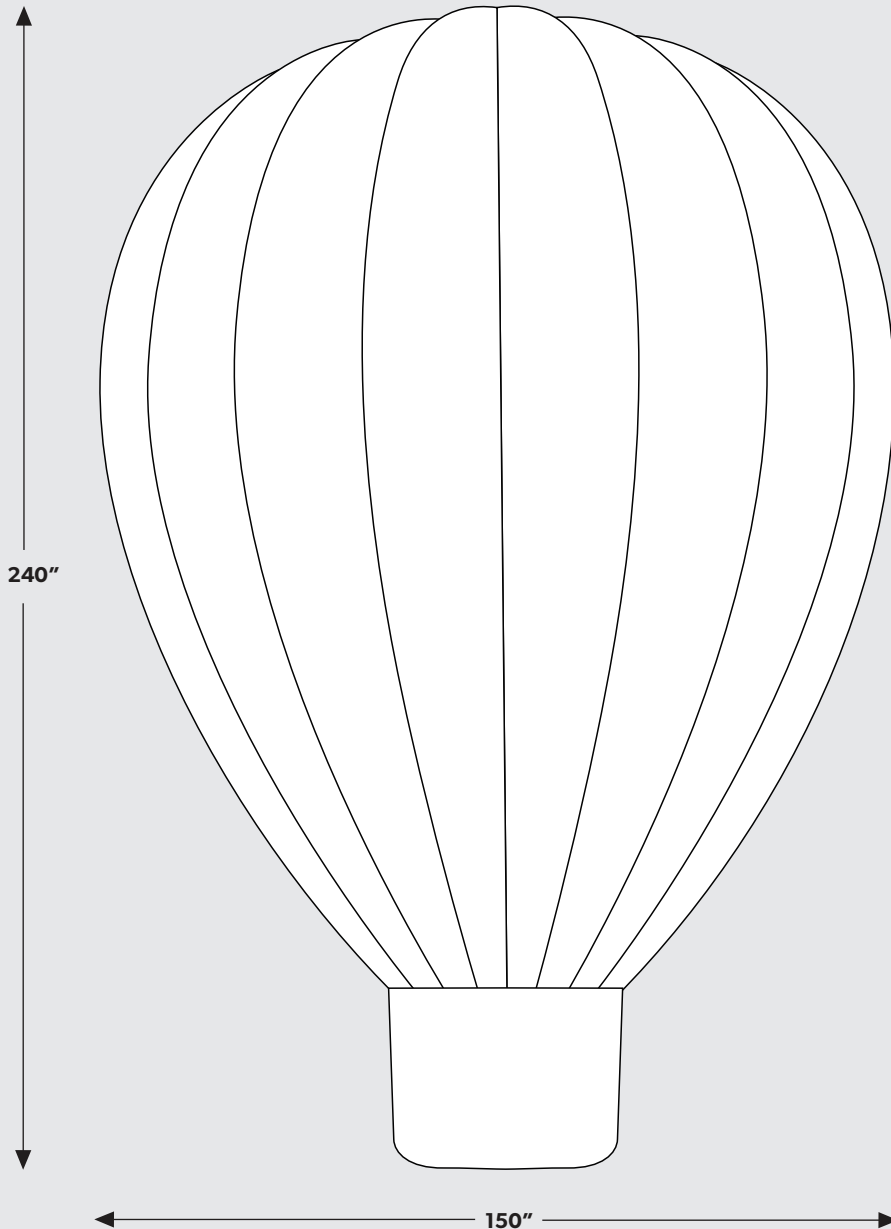

# 20ft Giant Balloon

**IMPORTANT**

Please send artwork in CMYK color mode & note any PMS colors being used. This Template is designed at 10% scale of the final product. Please RASTERIZE artwork at a minimum of 300DPI to endure high quality print