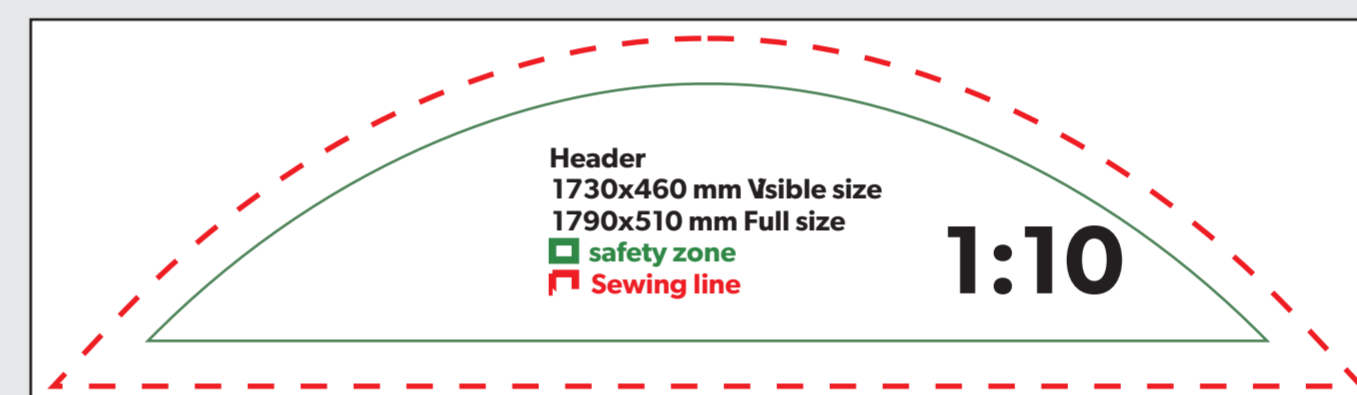

ROUND TRADE SHOW ARCHWAY

Front

Back

Front

Back

Top view

- Color mode :CMYK
- Resolution :72- 125DPI
- Allfontstransferr edtooutline
- SavetheartworkasPDFFor mat