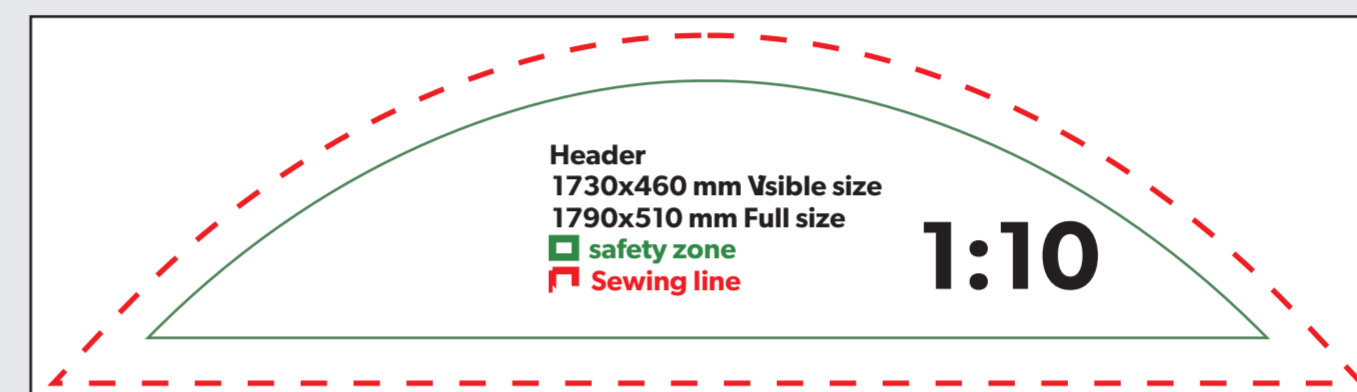

ROUND TRADE SHOW ARCHWAY

Front

Back

Front

Back

Top view

- Color mode :CMYK
- Resolution :72- 125DPI
- Allfontstransferr edtooutline
- SavetheartworkasPDFFor mat